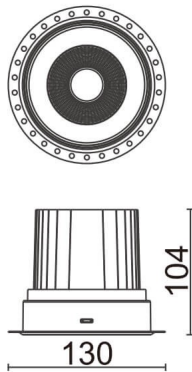

### COMFORT-T

Lavov trimless downlight from the family COMFORT-T with a power of 30W, CRI 80 and CCT 3000K, 12 degrees beam angle. With a total lumen output of 2550lm, and a luminous efficacy of 85lm/W. Made in Die Cast Aluminum and finished in White color. ON/OFF driver.

### Product

<b>Real power (W)</b>	<b>30</b>
<b>Real luminous flux (Lm)</b>	<b>2550</b>
<b>Luminous efficiency (Lm/W)</b>	<b>85</b>
<b>Beam angle (°)</b>	<b>12</b>
<b>Life time (h)</b>	<b>50000 h L80B10</b>
<b>IP</b>	<b>20</b>
<b>Electrical class insulation</b>	<b>Clas II</b>
<b>Colour</b>	<b>White</b>
<b>Control gear included</b>	<b>Yes</b>
<b>Control gear</b>	<b>ON/OFF</b>
<b>Flicker Free</b>	<b>Yes</b>
<b>Light source</b>	<b>LED</b>
<b>Type of LED</b>	<b>COB</b>
<b>Colour temperature (K)</b>	<b>3000</b>
<b>Colour consistency (SDCM)</b>	<b>SDCM&lt;3</b>
<b>CRI</b>	<b>80</b>