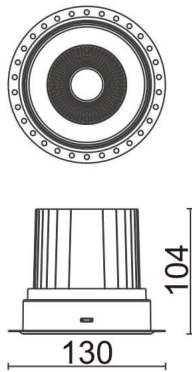

### COMFORT-T

Lavov trimless downlight from the family COMFORT-T with a power of 30W, CRI 80 and CCT 3000K, 12 degrees beam angle. With a total lumen output of 2550lm, and a luminous efficacy of 85lm/W. Made in Die Cast Aluminum and finished in White color. ON/OFF driver.

### Scheme

|                                    |                       |
|------------------------------------|-----------------------|
| <b>Product</b>                     |                       |
| <b>Real power (W)</b>              | <b>30</b>             |
| <b>Real luminous flux (Lm)</b>     | <b>2550</b>           |
| <b>Luminous efficiency (Lm/W)</b>  | <b>85</b>             |
| <b>Beam angle (°)</b>              | <b>12</b>             |
| <b>Life time (h)</b>               | <b>50000 h L80B10</b> |
| <b>IP</b>                          | <b>20</b>             |
| <b>Electrical class insulation</b> | <b>Clas II</b>        |
| <b>Colour</b>                      | <b>White</b>          |
| <b>Control gear included</b>       | <b>Yes</b>            |
| <b>Control gear</b>                | <b>ON/OFF</b>         |
| <b>Flicker Free</b>                | <b>Yes</b>            |
| <b>Light source</b>                | <b>LED</b>            |
| <b>Type of LED</b>                 | <b>COB</b>            |
| <b>Colour temperature (K)</b>      | <b>3000</b>           |
| <b>Colour consistency (SDCM)</b>   | <b>SDCM&lt;3</b>      |
| <b>CRI</b>                         | <b>80</b>             |