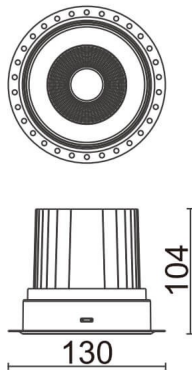

COMFORT-T

Lavov trimless downlight from the family COMFORT-T with a power of 30W, CRI 80 and CCT 3000K, 12 degrees beam angle. With a total lumen output of 2550lm, and a luminous efficacy of 85lm/W. Made in Die Cast Aluminum and finished in White color. ON/OFF driver.

Item code	86.D059.3311.01
Product type	Indoor
Category	Downlights
Family	COMFORT-T
Pictograms	

Scheme

Product

Real power (W)	30
Real luminous flux (Lm)	2550
Luminous efficiency (Lm/W)	85
Beam angle (°)	12
Life time (h)	50000 h L80B10
IP	20
Electrical class insulation	Clas II
Colour	White
Control gear included	Yes
Control gear	ON/OFF
Flicker Free	Yes
Light source	LED
Type of LED	COB
Colour temperature (K)	3000
Colour consistency (SDCM)	SDCM<3
CRI	80