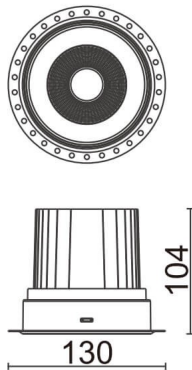

### COMFORT-T

Lavov trimless downlight from the family COMFORT-T with a power of 30W, CRI 80 and CCT 3000K, 12 degrees beam angle. With a total lumen output of 2550lm, and a luminous efficacy of 85lm/W. Made in Die Cast Aluminum and finished in White color. DALI driver.

### Product

<b>Real power (W)</b>	<b>30</b>
<b>Real luminous flux (Lm)</b>	<b>2550</b>
<b>Luminous efficiency (Lm/W)</b>	<b>85</b>
<b>Beam angle (°)</b>	<b>12</b>
<b>Life time (h)</b>	<b>50000 h L80B10</b>
<b>IP</b>	<b>20</b>
<b>Electrical class insulation</b>	<b>Clas II</b>
<b>Colour</b>	<b>White</b>
<b>Control gear included</b>	<b>Yes</b>
<b>Control gear</b>	<b>DALI</b>
<b>Flicker Free</b>	<b>Yes</b>
<b>Light source</b>	<b>LED</b>
<b>Type of LED</b>	<b>COB</b>
<b>Colour temperature (K)</b>	<b>3000</b>
<b>Colour consistency (SDCM)</b>	<b>SDCM&lt;3</b>
<b>CRI</b>	<b>80</b>