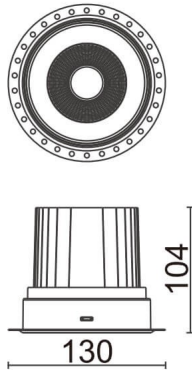

COMFORT-T

Lavov trimless downlight from the family COMFORT-T with a power of 30W, CRI 80 and CCT 3000K, 12 degrees beam angle. With a total lumen output of 2550lm, and a luminous efficacy of 85lm/W. Made in Die Cast Aluminum and finished in White color. DALI driver.

Item code	86.D059.3313.01
Product type	Indoor
Category	Downlights
Family	COMFORT-T
Pictograms	

Scheme

Product	
Real power (W)	30
Real luminous flux (Lm)	2550
Luminous efficiency (Lm/W)	85
Beam angle (°)	12
Life time (h)	50000 h L80B10
IP	20
Electrical class insulation	Clas II
Colour	White
Control gear included	Yes
Control gear	DALI
Flicker Free	Yes
Light source	LED
Type of LED	COB
Colour temperature (K)	3000
Colour consistency (SDCM)	SDCM<3
CRI	80