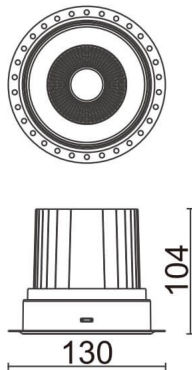

COMFORT-T

Lavov trimless downlight from the family COMFORT-T with a power of 30W, CRI 80 and CCT 3000K, 12 degrees beam angle. With a total lumen output of 2550lm, and a luminous efficacy of 85lm/W. Made in Die Cast Aluminum and finished in White color. DALI driver.

Item code	86.D059.3313.01
Product type	Indoor
Category	Downlights
Family	COMFORT-T
Pictograms	

Scheme

Product	
Real power (W)	30
Real luminous flux (Lm)	2550
Luminous efficiency (Lm/W)	85
Beam angle (°)	12
Life time (h)	50000 h L80B10
IP	20
Electrical class insulation	Clas II
Colour	White
Control gear included	Yes
Control gear	DALI
Flicker Free	Yes
Light source	LED
Type of LED	COB
Colour temperature (K)	3000
Colour consistency (SDCM)	SDCM<3
CRI	80