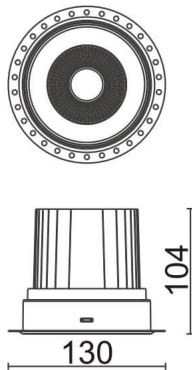

### COMFORT-T

Lavov trimless downlight from the family COMFORT-T with a power of 30W, CRI 80 and CCT 3000K, 24 degrees beam angle. With a total lumen output of 2550lm, and a luminous efficacy of 85lm/W. Made in Die Cast Aluminum and finished in White color. ON/OFF driver.

### Product

<b>Real power (W)</b>	<b>30</b>
<b>Real luminous flux (Lm)</b>	<b>2550</b>
<b>Luminous efficiency (Lm/W)</b>	<b>85</b>
<b>Beam angle (°)</b>	<b>24</b>
<b>Life time (h)</b>	<b>50000 h L80B10</b>
<b>IP</b>	<b>20</b>
<b>Electrical class insulation</b>	<b>Clas II</b>
<b>Colour</b>	<b>White</b>
<b>Control gear included</b>	<b>Yes</b>
<b>Control gear</b>	<b>ON/OFF</b>
<b>Flicker Free</b>	<b>Yes</b>
<b>Light source</b>	<b>LED</b>
<b>Type of LED</b>	<b>COB</b>
<b>Colour temperature (K)</b>	<b>3000</b>
<b>Colour consistency (SDCM)</b>	<b>SDCM&lt;3</b>
<b>CRI</b>	<b>80</b>