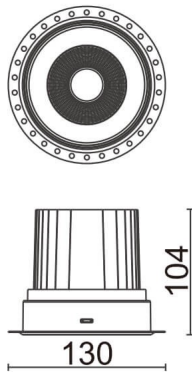

**COMFORT-T**

Lavov trimless downlight from the family COMFORT-T with a power of 30W, CRI 80 and CCT 3000K, 24 degrees beam angle. With a total lumen output of 2550lm, and a luminous efficacy of 85lm/W. Made in Die Cast Aluminum and finished in White color. ON/OFF driver.

<b>Item code</b>	<b>86.D059.3321.01</b>
<b>Product type</b>	<b>Indoor</b>
<b>Category</b>	<b>Downlights</b>
<b>Family</b>	<b>COMFORT-T</b>
<b>Pictograms</b>	

**Scheme**

<b>Product</b>	
<b>Real power (W)</b>	<b>30</b>
<b>Real luminous flux (Lm)</b>	<b>2550</b>
<b>Luminous efficiency (Lm/W)</b>	<b>85</b>
<b>Beam angle (°)</b>	<b>24</b>
<b>Life time (h)</b>	<b>50000 h L80B10</b>
<b>IP</b>	<b>20</b>
<b>Electrical class insulation</b>	<b>Clas II</b>
<b>Colour</b>	<b>White</b>
<b>Control gear included</b>	<b>Yes</b>
<b>Control gear</b>	<b>ON/OFF</b>
<b>Flicker Free</b>	<b>Yes</b>
<b>Light source</b>	<b>LED</b>
<b>Type of LED</b>	<b>COB</b>
<b>Colour temperature (K)</b>	<b>3000</b>
<b>Colour consistency (SDCM)</b>	<b>SDCM&lt;3</b>
<b>CRI</b>	<b>80</b>