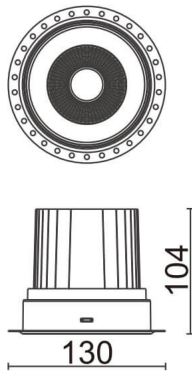

COMFORT-T

Lavov trimless downlight from the family COMFORT-T with a power of 30W, CRI 80 and CCT 3000K, 24 degrees beam angle. With a total lumen output of 2550lm, and a luminous efficacy of 85lm/W. Made in Die Cast Aluminum and finished in White color. ON/OFF driver.

Item code	86.D059.3321.01
Product type	Indoor
Category	Downlights
Family	COMFORT-T
Pictograms	

Scheme

Product

Real power (W)	30
Real luminous flux (Lm)	2550
Luminous efficiency (Lm/W)	85
Beam angle (°)	24
Life time (h)	50000 h L80B10
IP	20
Electrical class insulation	Clas II
Colour	White
Control gear included	Yes
Control gear	ON/OFF
Flicker Free	Yes
Light source	LED
Type of LED	COB
Colour temperature (K)	3000
Colour consistency (SDCM)	SDCM<3
CRI	80