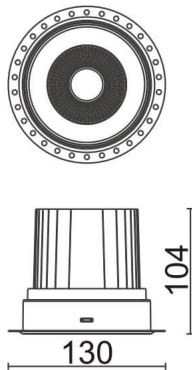

COMFORT-T

Lavov trimless downlight from the family COMFORT-T with a power of 30W, CRI 80 and CCT 3000K, 24 degrees beam angle. With a total lumen output of 2550lm, and a luminous efficacy of 85lm/W. Made in Die Cast Aluminum and finished in White color. DALI driver.

Item code	86.D059.3323.01
Product type	Indoor
Category	Downlights
Family	COMFORT-T
Pictograms	

Scheme

Product

Real power (W)	30
Real luminous flux (Lm)	2550
Luminous efficiency (Lm/W)	85
Beam angle (°)	24
Life time (h)	50000 h L80B10
IP	20
Electrical class insulation	Clas II
Colour	White
Control gear included	Yes
Control gear	DALI
Flicker Free	Yes
Light source	LED
Type of LED	COB
Colour temperature (K)	3000
Colour consistency (SDCM)	SDCM<3
CRI	80