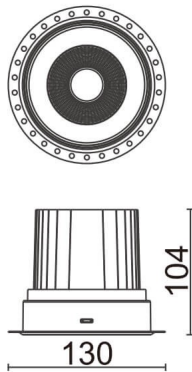

**COMFORT-T**

Lavov trimless downlight from the family COMFORT-T with a power of 30W, CRI 80 and CCT 3000K, 24 degrees beam angle. With a total lumen output of 2550lm, and a luminous efficacy of 85lm/W. Made in Die Cast Aluminum and finished in White color. DALI driver.

<b>Item code</b>	<b>86.D059.3323.01</b>
<b>Product type</b>	<b>Indoor</b>
<b>Category</b>	<b>Downlights</b>
<b>Family</b>	<b>COMFORT-T</b>
<b>Pictograms</b>	

**Scheme**

<b>Product</b>	
<b>Real power (W)</b>	<b>30</b>
<b>Real luminous flux (Lm)</b>	<b>2550</b>
<b>Luminous efficiency (Lm/W)</b>	<b>85</b>
<b>Beam angle (°)</b>	<b>24</b>
<b>Life time (h)</b>	<b>50000 h L80B10</b>
<b>IP</b>	<b>20</b>
<b>Electrical class insulation</b>	<b>Clas II</b>
<b>Colour</b>	<b>White</b>
<b>Control gear included</b>	<b>Yes</b>
<b>Control gear</b>	<b>DALI</b>
<b>Flicker Free</b>	<b>Yes</b>
<b>Light source</b>	<b>LED</b>
<b>Type of LED</b>	<b>COB</b>
<b>Colour temperature (K)</b>	<b>3000</b>
<b>Colour consistency (SDCM)</b>	<b>SDCM&lt;3</b>
<b>CRI</b>	<b>80</b>