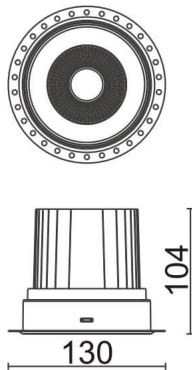

Scheme

Product

Real power (W)	30
Real luminous flux (Lm)	2550
Luminous efficiency (Lm/W)	85
Beam angle (°)	24
Life time (h)	50000 h L80B10
IP	20
Electrical class insulation	Clas II
Colour	White
Control gear included	Yes
Control gear	DALI
Flicker Free	Yes
Light source	LED
Type of LED	COB
Colour temperature (K)	3000
Colour consistency (SDCM)	SDCM<3
CRI	80