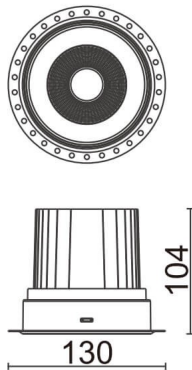

### COMFORT-T

Lavov trimless downlight from the family COMFORT-T with a power of 30W, CRI 80 and CCT 3000K, 40 degrees beam angle. With a total lumen output of 2550lm, and a luminous efficacy of 85lm/W. Made in Die Cast Aluminum and finished in White color. ON/OFF driver.

### Product

<b>Real power (W)</b>	<b>30</b>
<b>Real luminous flux (Lm)</b>	<b>2550</b>
<b>Luminous efficiency (Lm/W)</b>	<b>85</b>
<b>Beam angle (°)</b>	<b>40</b>
<b>Life time (h)</b>	<b>50000 h L80B10</b>
<b>IP</b>	<b>20</b>
<b>Electrical class insulation</b>	<b>Clas II</b>
<b>Colour</b>	<b>White</b>
<b>Control gear included</b>	<b>Yes</b>
<b>Control gear</b>	<b>ON/OFF</b>
<b>Flicker Free</b>	<b>Yes</b>
<b>Light source</b>	<b>LED</b>
<b>Type of LED</b>	<b>COB</b>
<b>Colour temperature (K)</b>	<b>3000</b>
<b>Colour consistency (SDCM)</b>	<b>SDCM&lt;3</b>
<b>CRI</b>	<b>80</b>