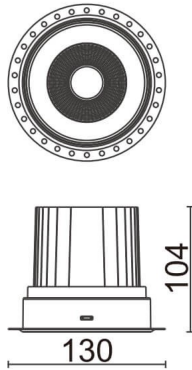

### COMFORT-T

Lavov trimless downlight from the family COMFORT-T with a power of 30W, CRI 80 and CCT 3000K, 40 degrees beam angle. With a total lumen output of 2550lm, and a luminous efficacy of 85lm/W. Made in Die Cast Aluminum and finished in White color. ON/OFF driver.

### Product

<b>Real power (W)</b>	<b>30</b>
<b>Real luminous flux (Lm)</b>	<b>2550</b>
<b>Luminous efficiency (Lm/W)</b>	<b>85</b>
<b>Beam angle (°)</b>	<b>40</b>
<b>Life time (h)</b>	<b>50000 h L80B10</b>
<b>IP</b>	<b>20</b>
<b>Electrical class insulation</b>	<b>Clas II</b>
<b>Colour</b>	<b>White</b>
<b>Control gear included</b>	<b>Yes</b>
<b>Control gear</b>	<b>ON/OFF</b>
<b>Flicker Free</b>	<b>Yes</b>
<b>Light source</b>	<b>LED</b>
<b>Type of LED</b>	<b>COB</b>
<b>Colour temperature (K)</b>	<b>3000</b>
<b>Colour consistency (SDCM)</b>	<b>SDCM&lt;3</b>
<b>CRI</b>	<b>80</b>