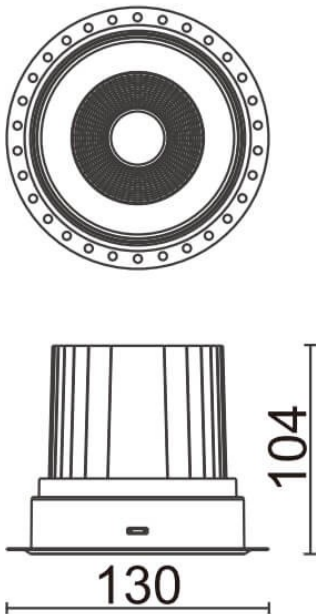

**COMFORT-T**

Lavov trimless downlight from the family COMFORT-T with a power of 30W, CRI 80 and CCT 3000K, 40 degrees beam angle. With a total lumen output of 2550lm, and a luminous efficacy of 85lm/W. Made in Die Cast Aluminum and finished in White color. ON/OFF driver.

**Scheme**

<b>Item code</b>	<b>86.D059.3331.01</b>
<b>Product type</b>	<b>Indoor</b>
<b>Category</b>	<b>Downlights</b>
<b>Family</b>	<b>COMFORT-T</b>
<b>Pictograms</b>	

<b>Product</b>	
<b>Real power (W)</b>	<b>30</b>
<b>Real luminous flux (Lm)</b>	<b>2550</b>
<b>Luminous efficiency (Lm/W)</b>	<b>85</b>
<b>Beam angle (&amp;ordm;)</b>	<b>40</b>
<b>Life time (h)</b>	<b>50000 h L80B10</b>
<b>IP</b>	<b>20</b>
<b>Electrical class insulation</b>	<b>Clas II</b>
<b>Colour</b>	<b>White</b>
<b>Control gear included</b>	<b>Yes</b>
<b>Control gear</b>	<b>ON/OFF</b>
<b>Flicker Free</b>	<b>Yes</b>
<b>Light source</b>	<b>LED</b>
<b>Type of LED</b>	<b>COB</b>
<b>Colour temperature (K)</b>	<b>3000</b>
<b>Colour consistency (SDCM)</b>	<b>SDCM&lt;3</b>
<b>CRI</b>	<b>80</b>