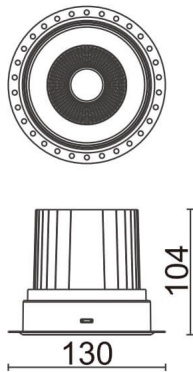

COMFORT-T

Lavov trimless downlight from the family COMFORT-T with a power of 30W, CRI 80 and CCT 3000K, 40 degrees beam angle. With a total lumen output of 2550lm, and a luminous efficacy of 85lm/W. Made in Die Cast Aluminum and finished in White color. ON/OFF driver.

Item code	86.D059.3331.01
Product type	Indoor
Category	Downlights
Family	COMFORT-T
Pictograms	

Scheme

Product	
Real power (W)	30
Real luminous flux (Lm)	2550
Luminous efficiency (Lm/W)	85
Beam angle (°)	40
Life time (h)	50000 h L80B10
IP	20
Electrical class insulation	Clas II
Colour	White
Control gear included	Yes
Control gear	ON/OFF
Flicker Free	Yes
Light source	LED
Type of LED	COB
Colour temperature (K)	3000
Colour consistency (SDCM)	SDCM<3
CRI	80