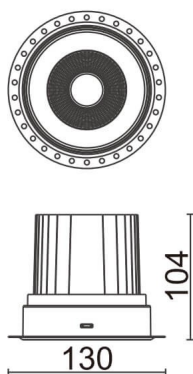

**COMFORT-T**

Lavov trimless downlight from the family COMFORT-T with a power of 30W, CRI 80 and CCT 3000K, 40 degrees beam angle. With a total lumen output of 2550lm, and a luminous efficacy of 85lm/W. Made in Die Cast Aluminum and finished in White color. DALI driver.

<b>Item code</b>	<b>86.D059.3333.01</b>
<b>Product type</b>	<b>Indoor</b>
<b>Category</b>	<b>Downlights</b>
<b>Family</b>	<b>COMFORT-T</b>
<b>Pictograms</b>	

**Scheme**

<b>Product</b>	
<b>Real power (W)</b>	<b>30</b>
<b>Real luminous flux (Lm)</b>	<b>2550</b>
<b>Luminous efficiency (Lm/W)</b>	<b>85</b>
<b>Beam angle (°)</b>	<b>40</b>
<b>Life time (h)</b>	<b>50000 h L80B10</b>
<b>IP</b>	<b>20</b>
<b>Electrical class insulation</b>	<b>Clas II</b>
<b>Colour</b>	<b>White</b>
<b>Control gear included</b>	<b>Yes</b>
<b>Control gear</b>	<b>DALI</b>
<b>Flicker Free</b>	<b>Yes</b>
<b>Light source</b>	<b>LED</b>
<b>Type of LED</b>	<b>COB</b>
<b>Colour temperature (K)</b>	<b>3000</b>
<b>Colour consistency (SDCM)</b>	<b>SDCM&lt;3</b>
<b>CRI</b>	<b>80</b>