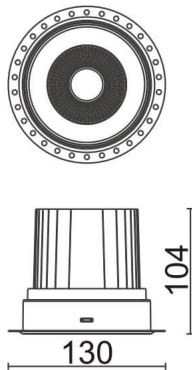

### COMFORT-T

Lavov trimless downlight from the family COMFORT-T with a power of 30W, CRI 80 and CCT 3000K, 40 degrees beam angle. With a total lumen output of 2550lm, and a luminous efficacy of 85lm/W. Made in Die Cast Aluminum and finished in White color. DALI driver.

Item code	86.D059.3333.01
Product type	Indoor
Category	Downlights
Family	COMFORT-T
Pictograms	

### Scheme

Product	
Real power (W)	30
Real luminous flux (Lm)	2550
Luminous efficiency (Lm/W)	85
Beam angle (°)	40
Life time (h)	50000 h L80B10
IP	20
Electrical class insulation	Clas II
Colour	White
Control gear included	Yes
Control gear	DALI
Flicker Free	Yes
Light source	LED
Type of LED	COB
Colour temperature (K)	3000
Colour consistency (SDCM)	SDCM<3
CRI	80