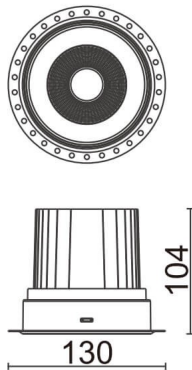

### COMFORT-T

Lavov trimless downlight from the family COMFORT-T with a power of 30W, CRI 80 and CCT 3000K, 40 degrees beam angle. With a total lumen output of 2550lm, and a luminous efficacy of 85lm/W. Made in Die Cast Aluminum and finished in White color. DALI driver.

### Product

<b>Real power (W)</b>	<b>30</b>
<b>Real luminous flux (Lm)</b>	<b>2550</b>
<b>Luminous efficiency (Lm/W)</b>	<b>85</b>
<b>Beam angle (°)</b>	<b>40</b>
<b>Life time (h)</b>	<b>50000 h L80B10</b>
<b>IP</b>	<b>20</b>
<b>Electrical class insulation</b>	<b>Clas II</b>
<b>Colour</b>	<b>White</b>
<b>Control gear included</b>	<b>Yes</b>
<b>Control gear</b>	<b>DALI</b>
<b>Flicker Free</b>	<b>Yes</b>
<b>Light source</b>	<b>LED</b>
<b>Type of LED</b>	<b>COB</b>
<b>Colour temperature (K)</b>	<b>3000</b>
<b>Colour consistency (SDCM)</b>	<b>SDCM&lt;3</b>
<b>CRI</b>	<b>80</b>