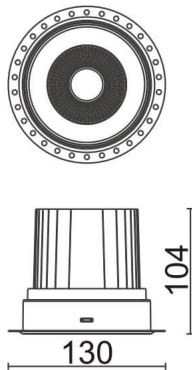

COMFORT-T

Lavov trimless downlight from the family COMFORT-T with a power of 30W, CRI 80 and CCT 3000K, 40 degrees beam angle. With a total lumen output of 2550lm, and a luminous efficacy of 85lm/W. Made in Die Cast Aluminum and finished in White color. DALI driver.

Item code	86.D059.3333.01
Product type	Indoor
Category	Downlights
Family	COMFORT-T
Pictograms	

Scheme

Product

Real power (W)	30
Real luminous flux (Lm)	2550
Luminous efficiency (Lm/W)	85
Beam angle (°)	40
Life time (h)	50000 h L80B10
IP	20
Electrical class insulation	Clas II
Colour	White
Control gear included	Yes
Control gear	DALI
Flicker Free	Yes
Light source	LED
Type of LED	COB
Colour temperature (K)	3000
Colour consistency (SDCM)	SDCM<3
CRI	80