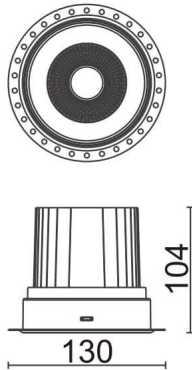

### COMFORT-T

Lavov trimless downlight from the family COMFORT-T with a power of 30W, CRI 80 and CCT 4000K, 12 degrees beam angle. With a total lumen output of 2550lm, and a luminous efficacy of 85lm/W. Made in Die Cast Aluminum and finished in White color. ON/OFF driver.

### Scheme

<b>Product</b>	
<b>Real power (W)</b>	<b>30</b>
<b>Real luminous flux (Lm)</b>	<b>2550</b>
<b>Luminous efficiency (Lm/W)</b>	<b>85</b>
<b>Beam angle (°)</b>	<b>12</b>
<b>Life time (h)</b>	<b>50000 h L80B10</b>
<b>IP</b>	<b>20</b>
<b>Electrical class insulation</b>	<b>Clas II</b>
<b>Colour</b>	<b>White</b>
<b>Control gear included</b>	<b>Yes</b>
<b>Control gear</b>	<b>ON/OFF</b>
<b>Flicker Free</b>	<b>Yes</b>
<b>Light source</b>	<b>LED</b>
<b>Type of LED</b>	<b>COB</b>
<b>Colour temperature (K)</b>	<b>4000</b>
<b>Colour consistency (SDCM)</b>	<b>SDCM&lt;3</b>
<b>CRI</b>	<b>80</b>