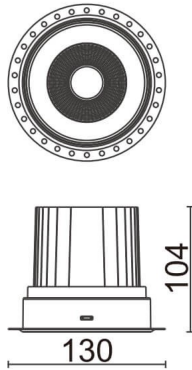

### COMFORT-T

Lavov trimless downlight from the family COMFORT-T with a power of 30W, CRI 80 and CCT 4000K, 12 degrees beam angle. With a total lumen output of 2550lm, and a luminous efficacy of 85lm/W. Made in Die Cast Aluminum and finished in White color. ON/OFF driver.

### Scheme

<b>Product</b>	
<b>Real power (W)</b>	<b>30</b>
<b>Real luminous flux (Lm)</b>	<b>2550</b>
<b>Luminous efficiency (Lm/W)</b>	<b>85</b>
<b>Beam angle (°)</b>	<b>12</b>
<b>Life time (h)</b>	<b>50000 h L80B10</b>
<b>IP</b>	<b>20</b>
<b>Electrical class insulation</b>	<b>Clas II</b>
<b>Colour</b>	<b>White</b>
<b>Control gear included</b>	<b>Yes</b>
<b>Control gear</b>	<b>ON/OFF</b>
<b>Flicker Free</b>	<b>Yes</b>
<b>Light source</b>	<b>LED</b>
<b>Type of LED</b>	<b>COB</b>
<b>Colour temperature (K)</b>	<b>4000</b>
<b>Colour consistency (SDCM)</b>	<b>SDCM&lt;3</b>
<b>CRI</b>	<b>80</b>