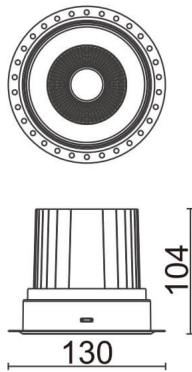

### COMFORT-T

Lavov trimless downlight from the family COMFORT-T with a power of 30W, CRI 80 and CCT 4000K, 12 degrees beam angle. With a total lumen output of 2550lm, and a luminous efficacy of 85lm/W. Made in Die Cast Aluminum and finished in White color. ON/OFF driver.

### Product

<b>Real power (W)</b>	<b>30</b>
<b>Real luminous flux (Lm)</b>	<b>2550</b>
<b>Luminous efficiency (Lm/W)</b>	<b>85</b>
<b>Beam angle (°)</b>	<b>12</b>
<b>Life time (h)</b>	<b>50000 h L80B10</b>
<b>IP</b>	<b>20</b>
<b>Electrical class insulation</b>	<b>Clas II</b>
<b>Colour</b>	<b>White</b>
<b>Control gear included</b>	<b>Yes</b>
<b>Control gear</b>	<b>ON/OFF</b>
<b>Flicker Free</b>	<b>Yes</b>
<b>Light source</b>	<b>LED</b>
<b>Type of LED</b>	<b>COB</b>
<b>Colour temperature (K)</b>	<b>4000</b>
<b>Colour consistency (SDCM)</b>	<b>SDCM&lt;3</b>
<b>CRI</b>	<b>80</b>