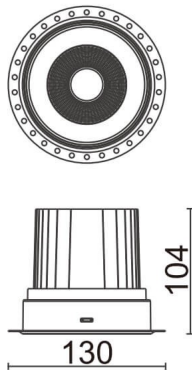

COMFORT-T

Lavov trimless downlight from the family COMFORT-T with a power of 30W, CRI 80 and CCT 4000K, 12 degrees beam angle. With a total lumen output of 2550lm, and a luminous efficacy of 85lm/W. Made in Die Cast Aluminum and finished in White color. ON/OFF driver.

Item code	86.D059.3411.01
Product type	Indoor
Category	Downlights
Family	COMFORT-T
Pictograms	

Scheme

Product

Real power (W)	30
Real luminous flux (Lm)	2550
Luminous efficiency (Lm/W)	85
Beam angle (°)	12
Life time (h)	50000 h L80B10
IP	20
Electrical class insulation	Clas II
Colour	White
Control gear included	Yes
Control gear	ON/OFF
Flicker Free	Yes
Light source	LED
Type of LED	COB
Colour temperature (K)	4000
Colour consistency (SDCM)	SDCM<3
CRI	80