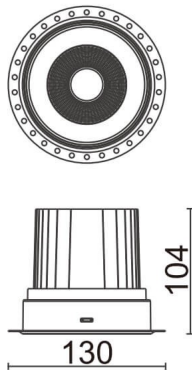

### COMFORT-T

Lavov trimless downlight from the family COMFORT-T with a power of 30W, CRI 80 and CCT 4000K, 12 degrees beam angle. With a total lumen output of 2550lm, and a luminous efficacy of 85lm/W. Made in Die Cast Aluminum and finished in White color. DALI driver.

### Product

<b>Real power (W)</b>	<b>30</b>
<b>Real luminous flux (Lm)</b>	<b>2550</b>
<b>Luminous efficiency (Lm/W)</b>	<b>85</b>
<b>Beam angle (°)</b>	<b>12</b>
<b>Life time (h)</b>	<b>50000 h L80B10</b>
<b>IP</b>	<b>20</b>
<b>Electrical class insulation</b>	<b>Clas II</b>
<b>Colour</b>	<b>White</b>
<b>Control gear included</b>	<b>Yes</b>
<b>Control gear</b>	<b>DALI</b>
<b>Flicker Free</b>	<b>Yes</b>
<b>Light source</b>	<b>LED</b>
<b>Type of LED</b>	<b>COB</b>
<b>Colour temperature (K)</b>	<b>4000</b>
<b>Colour consistency (SDCM)</b>	<b>SDCM&lt;3</b>
<b>CRI</b>	<b>80</b>