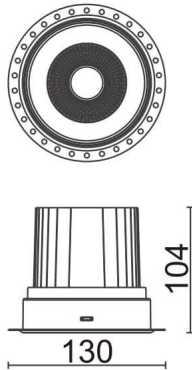

### COMFORT-T

Lavov trimless downlight from the family COMFORT-T with a power of 30W, CRI 80 and CCT 4000K, 12 degrees beam angle. With a total lumen output of 2550lm, and a luminous efficacy of 85lm/W. Made in Die Cast Aluminum and finished in White color. DALI driver.

### Scheme

<b>Product</b>	
<b>Real power (W)</b>	<b>30</b>
<b>Real luminous flux (Lm)</b>	<b>2550</b>
<b>Luminous efficiency (Lm/W)</b>	<b>85</b>
<b>Beam angle (°)</b>	<b>12</b>
<b>Life time (h)</b>	<b>50000 h L80B10</b>
<b>IP</b>	<b>20</b>
<b>Electrical class insulation</b>	<b>Clas II</b>
<b>Colour</b>	<b>White</b>
<b>Control gear included</b>	<b>Yes</b>
<b>Control gear</b>	<b>DALI</b>
<b>Flicker Free</b>	<b>Yes</b>
<b>Light source</b>	<b>LED</b>
<b>Type of LED</b>	<b>COB</b>
<b>Colour temperature (K)</b>	<b>4000</b>
<b>Colour consistency (SDCM)</b>	<b>SDCM&lt;3</b>
<b>CRI</b>	<b>80</b>