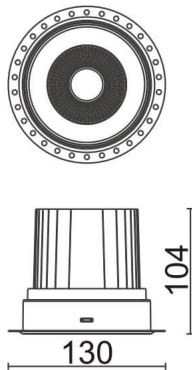

COMFORT-T

Lavov trimless downlight from the family COMFORT-T with a power of 30W, CRI 80 and CCT 4000K, 12 degrees beam angle. With a total lumen output of 2550lm, and a luminous efficacy of 85lm/W. Made in Die Cast Aluminum and finished in White color. DALI driver.

Item code	86.D059.3413.01
Product type	Indoor
Category	Downlights
Family	COMFORT-T
Pictograms	

Scheme

Product

Real power (W)	30
Real luminous flux (Lm)	2550
Luminous efficiency (Lm/W)	85
Beam angle (°)	12
Life time (h)	50000 h L80B10
IP	20
Electrical class insulation	Clas II
Colour	White
Control gear included	Yes
Control gear	DALI
Flicker Free	Yes
Light source	LED
Type of LED	COB
Colour temperature (K)	4000
Colour consistency (SDCM)	SDCM<3
CRI	80