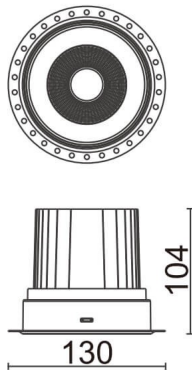

### COMFORT-T

Lavov trimless downlight from the family COMFORT-T with a power of 30W, CRI 80 and CCT 4000K, 24 degrees beam angle. With a total lumen output of 2550lm, and a luminous efficacy of 85lm/W. Made in Die Cast Aluminum and finished in White color. ON/OFF driver.

### Product

|                                    |                       |
|------------------------------------|-----------------------|
| <b>Real power (W)</b>              | <b>30</b>             |
| <b>Real luminous flux (Lm)</b>     | <b>2550</b>           |
| <b>Luminous efficiency (Lm/W)</b>  | <b>85</b>             |
| <b>Beam angle (°)</b>              | <b>24</b>             |
| <b>Life time (h)</b>               | <b>50000 h L80B10</b> |
| <b>IP</b>                          | <b>20</b>             |
| <b>Electrical class insulation</b> | <b>Clas II</b>        |
| <b>Colour</b>                      | <b>White</b>          |
| <b>Control gear included</b>       | <b>Yes</b>            |
| <b>Control gear</b>                | <b>ON/OFF</b>         |
| <b>Flicker Free</b>                | <b>Yes</b>            |
| <b>Light source</b>                | <b>LED</b>            |
| <b>Type of LED</b>                 | <b>COB</b>            |
| <b>Colour temperature (K)</b>      | <b>4000</b>           |
| <b>Colour consistency (SDCM)</b>   | <b>SDCM&lt;3</b>      |
| <b>CRI</b>                         | <b>80</b>             |