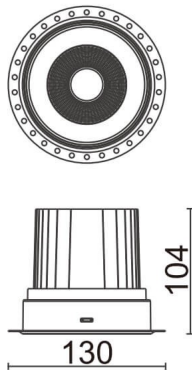

COMFORT-T

Lavov trimless downlight from the family COMFORT-T with a power of 30W, CRI 80 and CCT 4000K, 24 degrees beam angle. With a total lumen output of 2550lm, and a luminous efficacy of 85lm/W. Made in Die Cast Aluminum and finished in White color. ON/OFF driver.

Item code	86.D059.3421.01
Product type	Indoor
Category	Downlights
Family	COMFORT-T
Pictograms	

Scheme

Product

Real power (W)	30
Real luminous flux (Lm)	2550
Luminous efficiency (Lm/W)	85
Beam angle (°)	24
Life time (h)	50000 h L80B10
IP	20
Electrical class insulation	Clas II
Colour	White
Control gear included	Yes
Control gear	ON/OFF
Flicker Free	Yes
Light source	LED
Type of LED	COB
Colour temperature (K)	4000
Colour consistency (SDCM)	SDCM<3
CRI	80