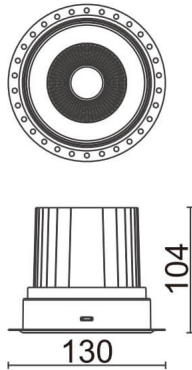

COMFORT-T

Lavov trimless downlight from the family COMFORT-T with a power of 30W, CRI 80 and CCT 4000K, 24 degrees beam angle. With a total lumen output of 2550lm, and a luminous efficacy of 85lm/W. Made in Die Cast Aluminum and finished in White color. ON/OFF driver.

Item code	86.D059.3421.01
Product type	Indoor
Category	Downlights
Family	COMFORT-T
Pictograms	

Scheme

Product	
Real power (W)	30
Real luminous flux (Lm)	2550
Luminous efficiency (Lm/W)	85
Beam angle (°)	24
Life time (h)	50000 h L80B10
IP	20
Electrical class insulation	Clas II
Colour	White
Control gear included	Yes
Control gear	ON/OFF
Flicker Free	Yes
Light source	LED
Type of LED	COB
Colour temperature (K)	4000
Colour consistency (SDCM)	SDCM<3
CRI	80