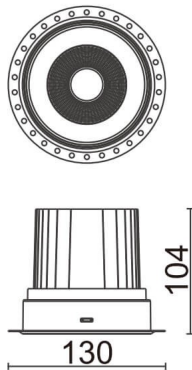

### COMFORT-T

Lavov trimless downlight from the family COMFORT-T with a power of 30W, CRI 80 and CCT 4000K, 24 degrees beam angle. With a total lumen output of 2550lm, and a luminous efficacy of 85lm/W. Made in Die Cast Aluminum and finished in White color. ON/OFF driver.

### Product

<b>Real power (W)</b>	<b>30</b>
<b>Real luminous flux (Lm)</b>	<b>2550</b>
<b>Luminous efficiency (Lm/W)</b>	<b>85</b>
<b>Beam angle (°)</b>	<b>24</b>
<b>Life time (h)</b>	<b>50000 h L80B10</b>
<b>IP</b>	<b>20</b>
<b>Electrical class insulation</b>	<b>Clas II</b>
<b>Colour</b>	<b>White</b>
<b>Control gear included</b>	<b>Yes</b>
<b>Control gear</b>	<b>ON/OFF</b>
<b>Flicker Free</b>	<b>Yes</b>
<b>Light source</b>	<b>LED</b>
<b>Type of LED</b>	<b>COB</b>
<b>Colour temperature (K)</b>	<b>4000</b>
<b>Colour consistency (SDCM)</b>	<b>SDCM&lt;3</b>
<b>CRI</b>	<b>80</b>