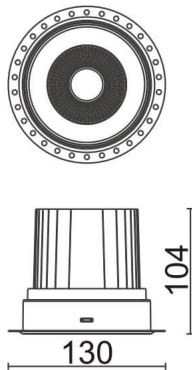

COMFORT-T

Lavov trimless downlight from the family COMFORT-T with a power of 30W, CRI 80 and CCT 4000K, 24 degrees beam angle. With a total lumen output of 2550lm, and a luminous efficacy of 85lm/W. Made in Die Cast Aluminum and finished in White color. DALI driver.

Item code	86.D059.3423.01
Product type	Indoor
Category	Downlights
Family	COMFORT-T
Pictograms	

Scheme

Product

Real power (W)	30
Real luminous flux (Lm)	2550
Luminous efficiency (Lm/W)	85
Beam angle (°)	24
Life time (h)	50000 h L80B10
IP	20
Electrical class insulation	Clas II
Colour	White
Control gear included	Yes
Control gear	DALI
Flicker Free	Yes
Light source	LED
Type of LED	COB
Colour temperature (K)	4000
Colour consistency (SDCM)	SDCM<3
CRI	80