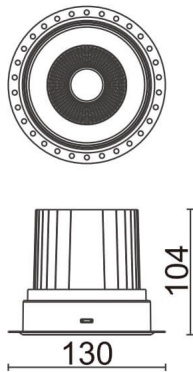

COMFORT-T

Lavov trimless downlight from the family COMFORT-T with a power of 30W, CRI 80 and CCT 4000K, 24 degrees beam angle. With a total lumen output of 2550lm, and a luminous efficacy of 85lm/W. Made in Die Cast Aluminum and finished in White color. DALI driver.

Item code	86.D059.3423.01
Product type	Indoor
Category	Downlights
Family	COMFORT-T
Pictograms	

Scheme

Product	
Real power (W)	30
Real luminous flux (Lm)	2550
Luminous efficiency (Lm/W)	85
Beam angle (°)	24
Life time (h)	50000 h L80B10
IP	20
Electrical class insulation	Clas II
Colour	White
Control gear included	Yes
Control gear	DALI
Flicker Free	Yes
Light source	LED
Type of LED	COB
Colour temperature (K)	4000
Colour consistency (SDCM)	SDCM<3
CRI	80