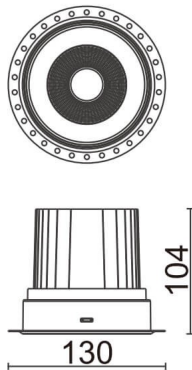

### COMFORT-T

Lavov trimless downlight from the family COMFORT-T with a power of 30W, CRI 80 and CCT 4000K, 24 degrees beam angle. With a total lumen output of 2550lm, and a luminous efficacy of 85lm/W. Made in Die Cast Aluminum and finished in White color. DALI driver.

### Product

<b>Real power (W)</b>	<b>30</b>
<b>Real luminous flux (Lm)</b>	<b>2550</b>
<b>Luminous efficiency (Lm/W)</b>	<b>85</b>
<b>Beam angle (°)</b>	<b>24</b>
<b>Life time (h)</b>	<b>50000 h L80B10</b>
<b>IP</b>	<b>20</b>
<b>Electrical class insulation</b>	<b>Clas II</b>
<b>Colour</b>	<b>White</b>
<b>Control gear included</b>	<b>Yes</b>
<b>Control gear</b>	<b>DALI</b>
<b>Flicker Free</b>	<b>Yes</b>
<b>Light source</b>	<b>LED</b>
<b>Type of LED</b>	<b>COB</b>
<b>Colour temperature (K)</b>	<b>4000</b>
<b>Colour consistency (SDCM)</b>	<b>SDCM&lt;3</b>
<b>CRI</b>	<b>80</b>