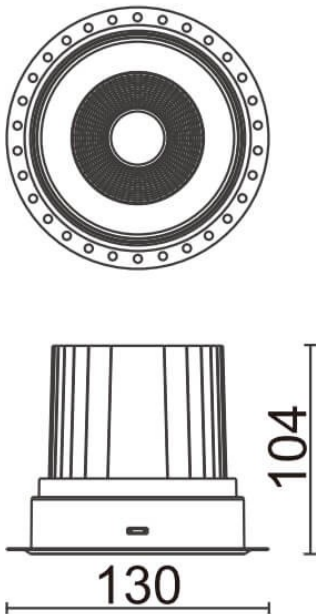

**COMFORT-T**

Lavov trimless downlight from the family COMFORT-T with a power of 30W, CRI 80 and CCT 4000K, 40 degrees beam angle. With a total lumen output of 2550lm, and a luminous efficacy of 85lm/W. Made in Die Cast Aluminum and finished in White color. ON/OFF driver.

**Scheme**

<b>Item code</b>	<b>86.D059.3431.01</b>
<b>Product type</b>	<b>Indoor</b>
<b>Category</b>	<b>Downlights</b>
<b>Family</b>	<b>COMFORT-T</b>
<b>Pictograms</b>	

<b>Product</b>	
<b>Real power (W)</b>	<b>30</b>
<b>Real luminous flux (Lm)</b>	<b>2550</b>
<b>Luminous efficiency (Lm/W)</b>	<b>85</b>
<b>Beam angle (°)</b>	<b>40</b>
<b>Life time (h)</b>	<b>50000 h L80B10</b>
<b>IP</b>	<b>20</b>
<b>Electrical class insulation</b>	<b>Clas II</b>
<b>Colour</b>	<b>White</b>
<b>Control gear included</b>	<b>Yes</b>
<b>Control gear</b>	<b>ON/OFF</b>
<b>Flicker Free</b>	<b>Yes</b>
<b>Light source</b>	<b>LED</b>
<b>Type of LED</b>	<b>COB</b>
<b>Colour temperature (K)</b>	<b>4000</b>
<b>Colour consistency (SDCM)</b>	<b>SDCM3</b>
<b>CRI</b>	<b>80</b>