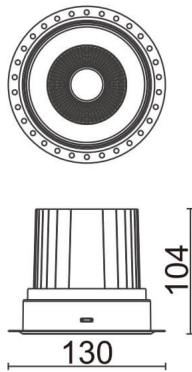

COMFORT-T

Lavov trimless downlight from the family COMFORT-T with a power of 30W, CRI 80 and CCT 4000K, 40 degrees beam angle. With a total lumen output of 2550lm, and a luminous efficacy of 85lm/W. Made in Die Cast Aluminum and finished in White color. ON/OFF driver.

Item code	86.D059.3431.01
Product type	Indoor
Category	Downlights
Family	COMFORT-T
Pictograms	

Scheme

Product	
Real power (W)	30
Real luminous flux (Lm)	2550
Luminous efficiency (Lm/W)	85
Beam angle (°)	40
Life time (h)	50000 h L80B10
IP	20
Electrical class insulation	Clas II
Colour	White
Control gear included	Yes
Control gear	ON/OFF
Flicker Free	Yes
Light source	LED
Type of LED	COB
Colour temperature (K)	4000
Colour consistency (SDCM)	SDCM<3
CRI	80