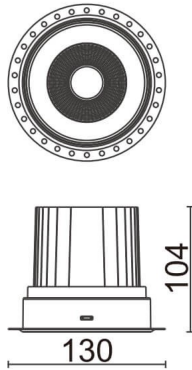

### COMFORT-T

Lavov trimless downlight from the family COMFORT-T with a power of 30W, CRI 80 and CCT 4000K, 40 degrees beam angle. With a total lumen output of 2550lm, and a luminous efficacy of 85lm/W. Made in Die Cast Aluminum and finished in White color. ON/OFF driver.

### Product

<b>Real power (W)</b>	<b>30</b>
<b>Real luminous flux (Lm)</b>	<b>2550</b>
<b>Luminous efficiency (Lm/W)</b>	<b>85</b>
<b>Beam angle (°)</b>	<b>40</b>
<b>Life time (h)</b>	<b>50000 h L80B10</b>
<b>IP</b>	<b>20</b>
<b>Electrical class insulation</b>	<b>Clas II</b>
<b>Colour</b>	<b>White</b>
<b>Control gear included</b>	<b>Yes</b>
<b>Control gear</b>	<b>ON/OFF</b>
<b>Flicker Free</b>	<b>Yes</b>
<b>Light source</b>	<b>LED</b>
<b>Type of LED</b>	<b>COB</b>
<b>Colour temperature (K)</b>	<b>4000</b>
<b>Colour consistency (SDCM)</b>	<b>SDCM&lt;3</b>
<b>CRI</b>	<b>80</b>