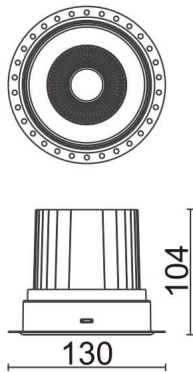

**COMFORT-T**

Lavov trimless downlight from the family COMFORT-T with a power of 30W, CRI 80 and CCT 4000K, 40 degrees beam angle. With a total lumen output of 2550lm, and a luminous efficacy of 85lm/W. Made in Die Cast Aluminum and finished in White color. ON/OFF driver.

<b>Item code</b>	<b>86.D059.3431.01</b>
<b>Product type</b>	<b>Indoor</b>
<b>Category</b>	<b>Downlights</b>
<b>Family</b>	<b>COMFORT-T</b>
<b>Pictograms</b>	

**Scheme**

<b>Product</b>	
<b>Real power (W)</b>	<b>30</b>
<b>Real luminous flux (Lm)</b>	<b>2550</b>
<b>Luminous efficiency (Lm/W)</b>	<b>85</b>
<b>Beam angle (°)</b>	<b>40</b>
<b>Life time (h)</b>	<b>50000 h L80B10</b>
<b>IP</b>	<b>20</b>
<b>Electrical class insulation</b>	<b>Clas II</b>
<b>Colour</b>	<b>White</b>
<b>Control gear included</b>	<b>Yes</b>
<b>Control gear</b>	<b>ON/OFF</b>
<b>Flicker Free</b>	<b>Yes</b>
<b>Light source</b>	<b>LED</b>
<b>Type of LED</b>	<b>COB</b>
<b>Colour temperature (K)</b>	<b>4000</b>
<b>Colour consistency (SDCM)</b>	<b>SDCM&lt;3</b>
<b>CRI</b>	<b>80</b>