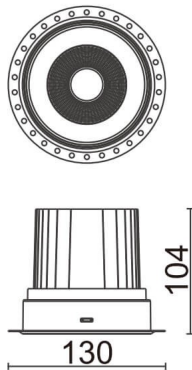

### COMFORT-T

Lavov trimless downlight from the family COMFORT-T with a power of 30W, CRI 80 and CCT 4000K, 40 degrees beam angle. With a total lumen output of 2550lm, and a luminous efficacy of 85lm/W. Made in Die Cast Aluminum and finished in White color. DALI driver.

### Scheme

<b>Product</b>	
<b>Real power (W)</b>	<b>30</b>
<b>Real luminous flux (Lm)</b>	<b>2550</b>
<b>Luminous efficiency (Lm/W)</b>	<b>85</b>
<b>Beam angle (°)</b>	<b>40</b>
<b>Life time (h)</b>	<b>50000 h L80B10</b>
<b>IP</b>	<b>20</b>
<b>Electrical class insulation</b>	<b>Clas II</b>
<b>Colour</b>	<b>White</b>
<b>Control gear included</b>	<b>Yes</b>
<b>Control gear</b>	<b>DALI</b>
<b>Flicker Free</b>	<b>Yes</b>
<b>Light source</b>	<b>LED</b>
<b>Type of LED</b>	<b>COB</b>
<b>Colour temperature (K)</b>	<b>4000</b>
<b>Colour consistency (SDCM)</b>	<b>SDCM&lt;3</b>
<b>CRI</b>	<b>80</b>