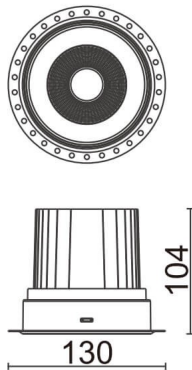

Scheme

Product	
Real power (W)	30
Real luminous flux (Lm)	2550
Luminous efficiency (Lm/W)	85
Beam angle (°)	40
Life time (h)	50000 h L80B10
IP	20
Electrical class insulation	Clas II
Colour	White
Control gear included	Yes
Control gear	DALI
Flicker Free	Yes
Light source	LED
Type of LED	COB
Colour temperature (K)	4000
Colour consistency (SDCM)	SDCM<3
CRI	80