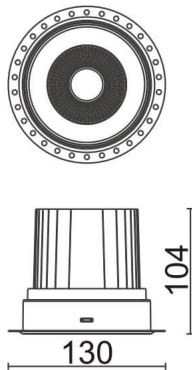

COMFORT-T

Lavov trimless downlight from the family COMFORT-T with a power of 30W, CRI 80 and CCT 4000K, 40 degrees beam angle. With a total lumen output of 2550lm, and a luminous efficacy of 85lm/W. Made in Die Cast Aluminum and finished in White color. DALI driver.

Item code	86.D059.3433.01
Product type	Indoor
Category	Downlights
Family	COMFORT-T
Pictograms	

Scheme

Product

Real power (W)	30
Real luminous flux (Lm)	2550
Luminous efficiency (Lm/W)	85
Beam angle (°)	40
Life time (h)	50000 h L80B10
IP	20
Electrical class insulation	Clas II
Colour	White
Control gear included	Yes
Control gear	DALI
Flicker Free	Yes
Light source	LED
Type of LED	COB
Colour temperature (K)	4000
Colour consistency (SDCM)	SDCM<3
CRI	80