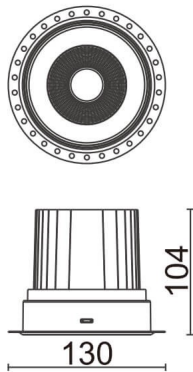

COMFORT-T

Lavov trimless downlight from the family COMFORT-T with a power of 30W, CRI 80 and CCT 4000K, 40 degrees beam angle. With a total lumen output of 2550lm, and a luminous efficacy of 85lm/W. Made in Die Cast Aluminum and finished in White color. DALI driver.

Item code	86.D059.3433.01
Product type	Indoor
Category	Downlights
Family	COMFORT-T
Pictograms	

Scheme

Product	
Real power (W)	30
Real luminous flux (Lm)	2550
Luminous efficiency (Lm/W)	85
Beam angle (°)	40
Life time (h)	50000 h L80B10
IP	20
Electrical class insulation	Clas II
Colour	White
Control gear included	Yes
Control gear	DALI
Flicker Free	Yes
Light source	LED
Type of LED	COB
Colour temperature (K)	4000
Colour consistency (SDCM)	SDCM<3
CRI	80