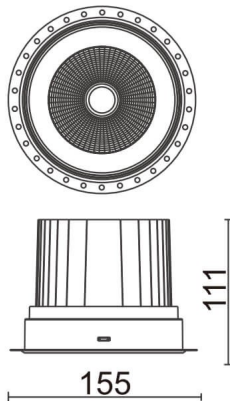

### COMFORT-T

Lavov trimless downlight from the family COMFORT-T with a power of 40W, CRI 80 and CCT 3000K, 12 degrees beam angle. With a total lumen output of 3200lm, and a luminous efficacy of 80lm/W. Made in Die Cast Aluminum and finished in White color. ON/OFF driver.

### Product

<b>Real power (W)</b>	<b>40</b>
<b>Real luminous flux (Lm)</b>	<b>3200</b>
<b>Luminous efficiency (Lm/W)</b>	<b>80</b>
<b>Beam angle (°)</b>	<b>12</b>
<b>Life time (h)</b>	<b>50000 h L80B10</b>
<b>IP</b>	<b>20</b>
<b>Electrical class insulation</b>	<b>Clas II</b>
<b>Colour</b>	<b>White</b>
<b>Control gear included</b>	<b>Yes</b>
<b>Control gear</b>	<b>ON/OFF</b>
<b>Flicker Free</b>	<b>Yes</b>
<b>Light source</b>	<b>LED</b>
<b>Type of LED</b>	<b>COB</b>
<b>Colour temperature (K)</b>	<b>3000</b>
<b>Colour consistency (SDCM)</b>	<b>SDCM&lt;3</b>
<b>CRI</b>	<b>80</b>