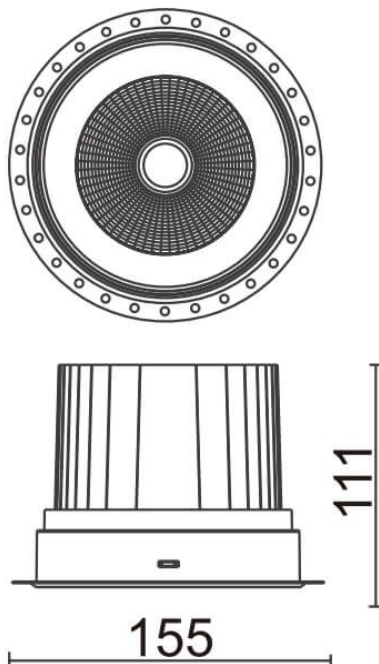

COMFORT-T

Lavov trimless downlight from the family COMFORT-T with a power of 40W, CRI 80 and CCT 3000K, 12 degrees beam angle. With a total lumen output of 3200lm, and a luminous efficacy of 80lm/W. Made in Die Cast Aluminum and finished in White color. ON/OFF driver.

Scheme

Item code	86.D059.4311.01
Product type	Indoor
Category	Downlights
Family	COMFORT-T
Pictograms	

Product	
Real power (W)	40
Real luminous flux (Lm)	3200
Luminous efficiency (Lm/W)	80
Beam angle (°)	12
Life time (h)	50000 h L80B10
IP	20
Electrical class insulation	Clas II
Colour	White
Control gear included	Yes
Control gear	ON/OFF
Flicker Free	Yes
Light source	LED
Type of LED	COB
Colour temperature (K)	3000
Colour consistency (SDCM)	SDCM3
CRI	80