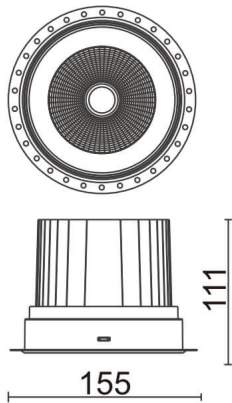

**COMFORT-T**

Lavov trimless downlight from the family COMFORT-T with a power of 40W, CRI 80 and CCT 3000K, 12 degrees beam angle. With a total lumen output of 3200lm, and a luminous efficacy of 80lm/W. Made in Die Cast Aluminum and finished in White color. ON/OFF driver.

<b>Item code</b>	<b>86.D059.4311.01</b>
<b>Product type</b>	<b>Indoor</b>
<b>Category</b>	<b>Downlights</b>
<b>Family</b>	<b>COMFORT-T</b>
<b>Pictograms</b>	

**Scheme**

<b>Product</b>	
<b>Real power (W)</b>	<b>40</b>
<b>Real luminous flux (Lm)</b>	<b>3200</b>
<b>Luminous efficiency (Lm/W)</b>	<b>80</b>
<b>Beam angle (°)</b>	<b>12</b>
<b>Life time (h)</b>	<b>50000 h L80B10</b>
<b>IP</b>	<b>20</b>
<b>Electrical class insulation</b>	<b>Clas II</b>
<b>Colour</b>	<b>White</b>
<b>Control gear included</b>	<b>Yes</b>
<b>Control gear</b>	<b>ON/OFF</b>
<b>Flicker Free</b>	<b>Yes</b>
<b>Light source</b>	<b>LED</b>
<b>Type of LED</b>	<b>COB</b>
<b>Colour temperature (K)</b>	<b>3000</b>
<b>Colour consistency (SDCM)</b>	<b>SDCM&lt;3</b>
<b>CRI</b>	<b>80</b>