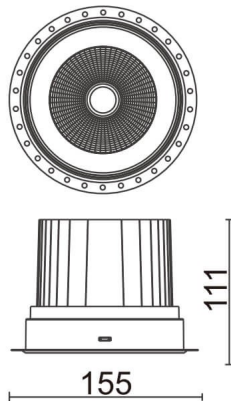

COMFORT-T

Lavov trimless downlight from the family COMFORT-T with a power of 40W, CRI 80 and CCT 3000K, 12 degrees beam angle. With a total lumen output of 3200lm, and a luminous efficacy of 80lm/W. Made in Die Cast Aluminum and finished in White color. DALI driver.

Item code	86.D059.4313.01
Product type	Indoor
Category	Downlights
Family	COMFORT-T
Pictograms	

Scheme

Product

Real power (W)	40
Real luminous flux (Lm)	3200
Luminous efficiency (Lm/W)	80
Beam angle (°)	12
Life time (h)	50000 h L80B10
IP	20
Electrical class insulation	Clas II
Colour	White
Control gear included	Yes
Control gear	DALI
Flicker Free	Yes
Light source	LED
Type of LED	COB
Colour temperature (K)	3000
Colour consistency (SDCM)	SDCM<3
CRI	80