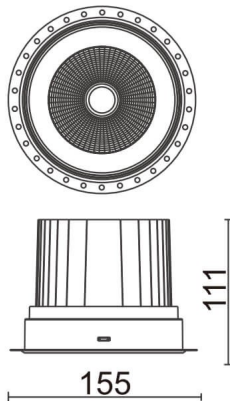

### COMFORT-T

Lavov trimless downlight from the family COMFORT-T with a power of 40W, CRI 80 and CCT 3000K, 12 degrees beam angle. With a total lumen output of 3200lm, and a luminous efficacy of 80lm/W. Made in Die Cast Aluminum and finished in White color. DALI driver.

### Product

|                                    |                       |
|------------------------------------|-----------------------|
| <b>Real power (W)</b>              | <b>40</b>             |
| <b>Real luminous flux (Lm)</b>     | <b>3200</b>           |
| <b>Luminous efficiency (Lm/W)</b>  | <b>80</b>             |
| <b>Beam angle (°)</b>              | <b>12</b>             |
| <b>Life time (h)</b>               | <b>50000 h L80B10</b> |
| <b>IP</b>                          | <b>20</b>             |
| <b>Electrical class insulation</b> | <b>Clas II</b>        |
| <b>Colour</b>                      | <b>White</b>          |
| <b>Control gear included</b>       | <b>Yes</b>            |
| <b>Control gear</b>                | <b>DALI</b>           |
| <b>Flicker Free</b>                | <b>Yes</b>            |
| <b>Light source</b>                | <b>LED</b>            |
| <b>Type of LED</b>                 | <b>COB</b>            |
| <b>Colour temperature (K)</b>      | <b>3000</b>           |
| <b>Colour consistency (SDCM)</b>   | <b>SDCM&lt;3</b>      |
| <b>CRI</b>                         | <b>80</b>             |