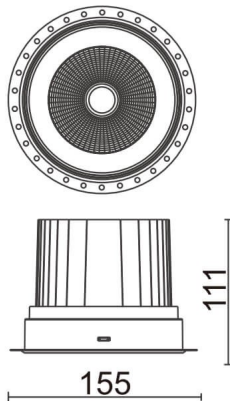

COMFORT-T

Lavov trimless downlight from the family COMFORT-T with a power of 40W, CRI 80 and CCT 3000K, 24 degrees beam angle. With a total lumen output of 3200lm, and a luminous efficacy of 80lm/W. Made in Die Cast Aluminum and finished in White color. ON/OFF driver.

Item code	86.D059.4321.01
Product type	Indoor
Category	Downlights
Family	COMFORT-T
Pictograms	

Scheme

Product

Real power (W)	40
Real luminous flux (Lm)	3200
Luminous efficiency (Lm/W)	80
Beam angle (°)	24
Life time (h)	50000 h L80B10
IP	20
Electrical class insulation	Clas II
Colour	White
Control gear included	Yes
Control gear	ON/OFF
Flicker Free	Yes
Light source	LED
Type of LED	COB
Colour temperature (K)	3000
Colour consistency (SDCM)	SDCM<3
CRI	80