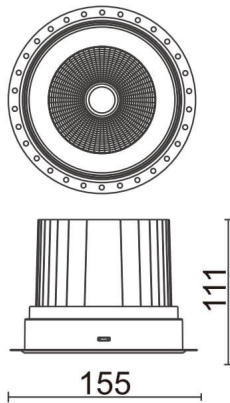

**COMFORT-T**

Lavov trimless downlight from the family COMFORT-T with a power of 40W, CRI 80 and CCT 3000K, 24 degrees beam angle. With a total lumen output of 3200lm, and a luminous efficacy of 80lm/W. Made in Die Cast Aluminum and finished in White color. ON/OFF driver.

<b>Item code</b>	<b>86.D059.4321.01</b>
<b>Product type</b>	<b>Indoor</b>
<b>Category</b>	<b>Downlights</b>
<b>Family</b>	<b>COMFORT-T</b>
<b>Pictograms</b>	

**Scheme**

<b>Product</b>	
<b>Real power (W)</b>	<b>40</b>
<b>Real luminous flux (Lm)</b>	<b>3200</b>
<b>Luminous efficiency (Lm/W)</b>	<b>80</b>
<b>Beam angle (°)</b>	<b>24</b>
<b>Life time (h)</b>	<b>50000 h L80B10</b>
<b>IP</b>	<b>20</b>
<b>Electrical class insulation</b>	<b>Clas II</b>
<b>Colour</b>	<b>White</b>
<b>Control gear included</b>	<b>Yes</b>
<b>Control gear</b>	<b>ON/OFF</b>
<b>Flicker Free</b>	<b>Yes</b>
<b>Light source</b>	<b>LED</b>
<b>Type of LED</b>	<b>COB</b>
<b>Colour temperature (K)</b>	<b>3000</b>
<b>Colour consistency (SDCM)</b>	<b>SDCM&lt;3</b>
<b>CRI</b>	<b>80</b>