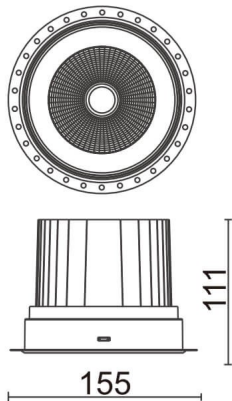

COMFORT-T

Lavov trimless downlight from the family COMFORT-T with a power of 40W, CRI 80 and CCT 3000K, 24 degrees beam angle. With a total lumen output of 3200lm, and a luminous efficacy of 80lm/W. Made in Die Cast Aluminum and finished in White color. ON/OFF driver.

Item code	86.D059.4321.01
Product type	Indoor
Category	Downlights
Family	COMFORT-T
Pictograms	

Scheme

Product	
Real power (W)	40
Real luminous flux (Lm)	3200
Luminous efficiency (Lm/W)	80
Beam angle (°)	24
Life time (h)	50000 h L80B10
IP	20
Electrical class insulation	Clas II
Colour	White
Control gear included	Yes
Control gear	ON/OFF
Flicker Free	Yes
Light source	LED
Type of LED	COB
Colour temperature (K)	3000
Colour consistency (SDCM)	SDCM<3
CRI	80