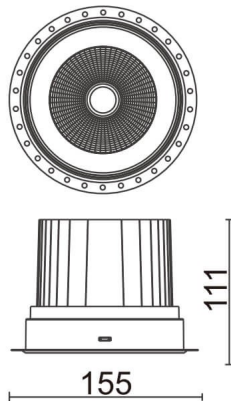

COMFORT-T

Lavov trimless downlight from the family COMFORT-T with a power of 40W, CRI 80 and CCT 3000K, 24 degrees beam angle. With a total lumen output of 3200lm, and a luminous efficacy of 80lm/W. Made in Die Cast Aluminum and finished in White color. DALI driver.

Item code	86.D059.4323.01
Product type	Indoor
Category	Downlights
Family	COMFORT-T
Pictograms	

Scheme

Product

Real power (W)	40
Real luminous flux (Lm)	3200
Luminous efficiency (Lm/W)	80
Beam angle (°)	24
Life time (h)	50000 h L80B10
IP	20
Electrical class insulation	Clas II
Colour	White
Control gear included	Yes
Control gear	DALI
Flicker Free	Yes
Light source	LED
Type of LED	COB
Colour temperature (K)	3000
Colour consistency (SDCM)	SDCM<3
CRI	80