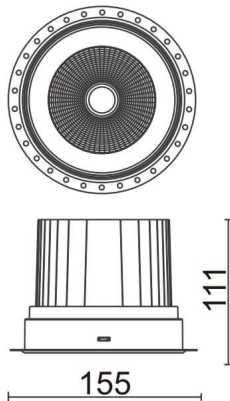

COMFORT-T

Lavov trimless downlight from the family COMFORT-T with a power of 40W, CRI 80 and CCT 3000K, 24 degrees beam angle. With a total lumen output of 3200lm, and a luminous efficacy of 80lm/W. Made in Die Cast Aluminum and finished in White color. DALI driver.

Item code	86.D059.4323.01
Product type	Indoor
Category	Downlights
Family	COMFORT-T
Pictograms	

Scheme

Product

Real power (W)	40
Real luminous flux (Lm)	3200
Luminous efficiency (Lm/W)	80
Beam angle (°)	24
Life time (h)	50000 h L80B10
IP	20
Electrical class insulation	Clas II
Colour	White
Control gear included	Yes
Control gear	DALI
Flicker Free	Yes
Light source	LED
Type of LED	COB
Colour temperature (K)	3000
Colour consistency (SDCM)	SDCM<3
CRI	80