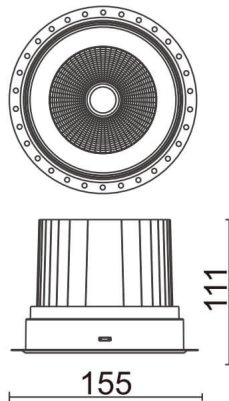

### COMFORT-T

Lavov trimless downlight from the family COMFORT-T with a power of 40W, CRI 80 and CCT 3000K, 40 degrees beam angle. With a total lumen output of 3200lm, and a luminous efficacy of 80lm/W. Made in Die Cast Aluminum and finished in White color. ON/OFF driver.

### Product

<b>Real power (W)</b>	<b>40</b>
<b>Real luminous flux (Lm)</b>	<b>3200</b>
<b>Luminous efficiency (Lm/W)</b>	<b>80</b>
<b>Beam angle (°)</b>	<b>40</b>
<b>Life time (h)</b>	<b>50000 h L80B10</b>
<b>IP</b>	<b>20</b>
<b>Electrical class insulation</b>	<b>Clas II</b>
<b>Colour</b>	<b>White</b>
<b>Control gear included</b>	<b>Yes</b>
<b>Control gear</b>	<b>ON/OFF</b>
<b>Flicker Free</b>	<b>Yes</b>
<b>Light source</b>	<b>LED</b>
<b>Type of LED</b>	<b>COB</b>
<b>Colour temperature (K)</b>	<b>3000</b>
<b>Colour consistency (SDCM)</b>	<b>SDCM&lt;3</b>
<b>CRI</b>	<b>80</b>