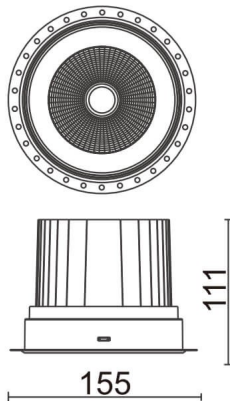

COMFORT-T

Lavov trimless downlight from the family COMFORT-T with a power of 40W, CRI 80 and CCT 3000K, 40 degrees beam angle. With a total lumen output of 3200lm, and a luminous efficacy of 80lm/W. Made in Die Cast Aluminum and finished in White color. ON/OFF driver.

Item code	86.D059.4331.01
Product type	Indoor
Category	Downlights
Family	COMFORT-T
Pictograms	

Scheme

Product

Real power (W)	40
Real luminous flux (Lm)	3200
Luminous efficiency (Lm/W)	80
Beam angle (°)	40
Life time (h)	50000 h L80B10
IP	20
Electrical class insulation	Clas II
Colour	White
Control gear included	Yes
Control gear	ON/OFF
Flicker Free	Yes
Light source	LED
Type of LED	COB
Colour temperature (K)	3000
Colour consistency (SDCM)	SDCM<3
CRI	80