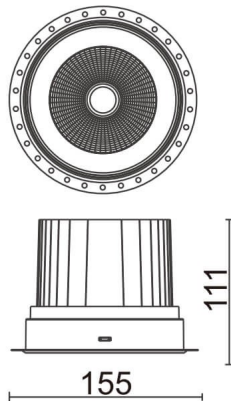

### COMFORT-T

Lavov trimless downlight from the family COMFORT-T with a power of 40W, CRI 80 and CCT 3000K, 40 degrees beam angle. With a total lumen output of 3200lm, and a luminous efficacy of 80lm/W. Made in Die Cast Aluminum and finished in White color. ON/OFF driver.

### Product

<b>Real power (W)</b>	<b>40</b>
<b>Real luminous flux (Lm)</b>	<b>3200</b>
<b>Luminous efficiency (Lm/W)</b>	<b>80</b>
<b>Beam angle (°)</b>	<b>40</b>
<b>Life time (h)</b>	<b>50000 h L80B10</b>
<b>IP</b>	<b>20</b>
<b>Electrical class insulation</b>	<b>Clas II</b>
<b>Colour</b>	<b>White</b>
<b>Control gear included</b>	<b>Yes</b>
<b>Control gear</b>	<b>ON/OFF</b>
<b>Flicker Free</b>	<b>Yes</b>
<b>Light source</b>	<b>LED</b>
<b>Type of LED</b>	<b>COB</b>
<b>Colour temperature (K)</b>	<b>3000</b>
<b>Colour consistency (SDCM)</b>	<b>SDCM&lt;3</b>
<b>CRI</b>	<b>80</b>