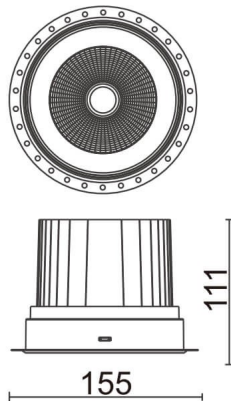

COMFORT-T

Lavov trimless downlight from the family COMFORT-T with a power of 40W, CRI 80 and CCT 3000K, 40 degrees beam angle. With a total lumen output of 3200lm, and a luminous efficacy of 80lm/W. Made in Die Cast Aluminum and finished in White color. ON/OFF driver.

Item code	86.D059.4331.01
Product type	Indoor
Category	Downlights
Family	COMFORT-T
Pictograms	

Scheme

Product

Real power (W)	40
Real luminous flux (Lm)	3200
Luminous efficiency (Lm/W)	80
Beam angle (°)	40
Life time (h)	50000 h L80B10
IP	20
Electrical class insulation	Clas II
Colour	White
Control gear included	Yes
Control gear	ON/OFF
Flicker Free	Yes
Light source	LED
Type of LED	COB
Colour temperature (K)	3000
Colour consistency (SDCM)	SDCM<3
CRI	80