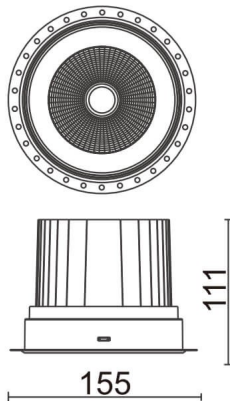

### COMFORT-T

Lavov trimless downlight from the family COMFORT-T with a power of 40W, CRI 80 and CCT 3000K, 40 degrees beam angle. With a total lumen output of 3200lm, and a luminous efficacy of 80lm/W. Made in Die Cast Aluminum and finished in White color. DALI driver.

### Product

<b>Real power (W)</b>	<b>40</b>
<b>Real luminous flux (Lm)</b>	<b>3200</b>
<b>Luminous efficiency (Lm/W)</b>	<b>80</b>
<b>Beam angle (°)</b>	<b>40</b>
<b>Life time (h)</b>	<b>50000 h L80B10</b>
<b>IP</b>	<b>20</b>
<b>Electrical class insulation</b>	<b>Clas II</b>
<b>Colour</b>	<b>White</b>
<b>Control gear included</b>	<b>Yes</b>
<b>Control gear</b>	<b>DALI</b>
<b>Flicker Free</b>	<b>Yes</b>
<b>Light source</b>	<b>LED</b>
<b>Type of LED</b>	<b>COB</b>
<b>Colour temperature (K)</b>	<b>3000</b>
<b>Colour consistency (SDCM)</b>	<b>SDCM&lt;3</b>
<b>CRI</b>	<b>80</b>