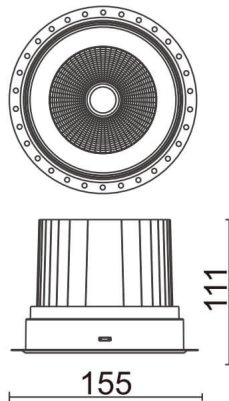

COMFORT-T

Lavov trimless downlight from the family COMFORT-T with a power of 40W, CRI 80 and CCT 3000K, 40 degrees beam angle. With a total lumen output of 3200lm, and a luminous efficacy of 80lm/W. Made in Die Cast Aluminum and finished in White color. DALI driver.

Item code	86.D059.4333.01
Product type	Indoor
Category	Downlights
Family	COMFORT-T
Pictograms	

Scheme

Product

Real power (W)	40
Real luminous flux (Lm)	3200
Luminous efficiency (Lm/W)	80
Beam angle (°)	40
Life time (h)	50000 h L80B10
IP	20
Electrical class insulation	Clas II
Colour	White
Control gear included	Yes
Control gear	DALI
Flicker Free	Yes
Light source	LED
Type of LED	COB
Colour temperature (K)	3000
Colour consistency (SDCM)	SDCM<3
CRI	80