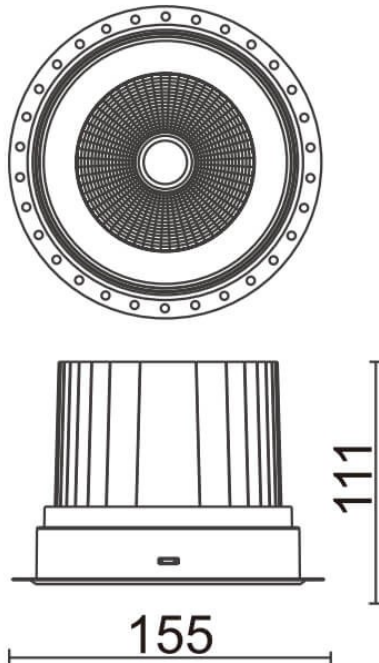

COMFORT-T

Lavov trimless downlight from the family COMFORT-T with a power of 40W, CRI 80 and CCT 4000K, 12 degrees beam angle. With a total lumen output of 3200lm, and a luminous efficacy of 80lm/W. Made in Die Cast Aluminum and finished in White color. ON/OFF driver.

Scheme

Item code	86.D059.4411.01
Product type	Indoor
Category	Downlights
Family	COMFORT-T
Pictograms	

Product	
Real power (W)	40
Real luminous flux (Lm)	3200
Luminous efficiency (Lm/W)	80
Beam angle (°)	12
Life time (h)	50000 h L80B10
IP	20
Electrical class insulation	Clas II
Colour	White
Control gear included	Yes
Control gear	ON/OFF
Flicker Free	Yes
Light source	LED
Type of LED	COB
Colour temperature (K)	4000
Colour consistency (SDCM)	SDCM3
CRI	80