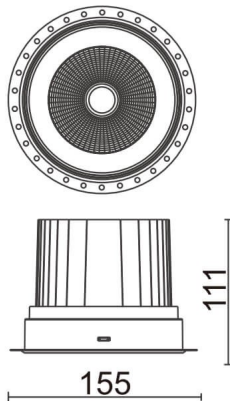

COMFORT-T

Lavov trimless downlight from the family COMFORT-T with a power of 40W, CRI 80 and CCT 4000K, 12 degrees beam angle. With a total lumen output of 3200lm, and a luminous efficacy of 80lm/W. Made in Die Cast Aluminum and finished in White color. ON/OFF driver.

Item code	86.D059.4411.01
Product type	Indoor
Category	Downlights
Family	COMFORT-T
Pictograms	

Scheme

Product

Real power (W)	40
Real luminous flux (Lm)	3200
Luminous efficiency (Lm/W)	80
Beam angle (°)	12
Life time (h)	50000 h L80B10
IP	20
Electrical class insulation	Clas II
Colour	White
Control gear included	Yes
Control gear	ON/OFF
Flicker Free	Yes
Light source	LED
Type of LED	COB
Colour temperature (K)	4000
Colour consistency (SDCM)	SDCM<3
CRI	80