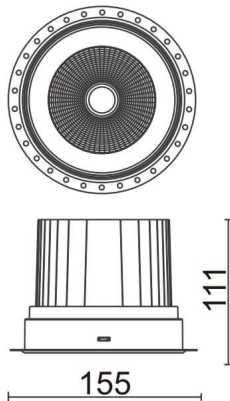

### COMFORT-T

Lavov trimless downlight from the family COMFORT-T with a power of 40W, CRI 80 and CCT 4000K, 12 degrees beam angle. With a total lumen output of 3200lm, and a luminous efficacy of 80lm/W. Made in Die Cast Aluminum and finished in White color. ON/OFF driver.

### Product

<b>Real power (W)</b>	<b>40</b>
<b>Real luminous flux (Lm)</b>	<b>3200</b>
<b>Luminous efficiency (Lm/W)</b>	<b>80</b>
<b>Beam angle (°)</b>	<b>12</b>
<b>Life time (h)</b>	<b>50000 h L80B10</b>
<b>IP</b>	<b>20</b>
<b>Electrical class insulation</b>	<b>Clas II</b>
<b>Colour</b>	<b>White</b>
<b>Control gear included</b>	<b>Yes</b>
<b>Control gear</b>	<b>ON/OFF</b>
<b>Flicker Free</b>	<b>Yes</b>
<b>Light source</b>	<b>LED</b>
<b>Type of LED</b>	<b>COB</b>
<b>Colour temperature (K)</b>	<b>4000</b>
<b>Colour consistency (SDCM)</b>	<b>SDCM&lt;3</b>
<b>CRI</b>	<b>80</b>