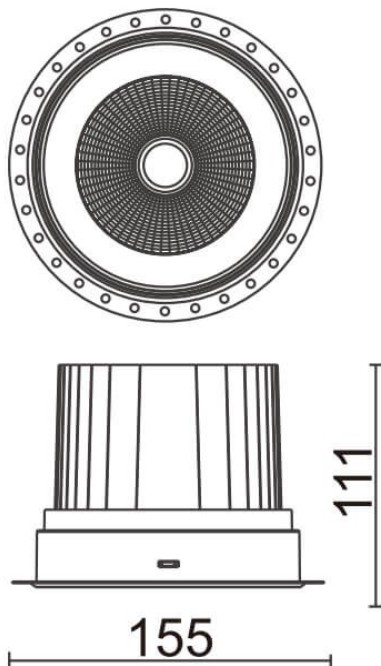

COMFORT-T

Lavov trimless downlight from the family COMFORT-T with a power of 40W, CRI 80 and CCT 4000K, 12 degrees beam angle. With a total lumen output of 3200lm, and a luminous efficacy of 80lm/W. Made in Die Cast Aluminum and finished in White color. ON/OFF driver.

Scheme

Item code	86.D059.4411.01
Product type	Indoor
Category	Downlights
Family	COMFORT-T
Pictograms	

Product	
Real power (W)	40
Real luminous flux (Lm)	3200
Luminous efficiency (Lm/W)	80
Beam angle (&ordm;)	12
Life time (h)	50000 h L80B10
IP	20
Electrical class insulation	Clas II
Colour	White
Control gear included	Yes
Control gear	ON/OFF
Flicker Free	Yes
Light source	LED
Type of LED	COB
Colour temperature (K)	4000
Colour consistency (SDCM)	SDCM<3
CRI	80