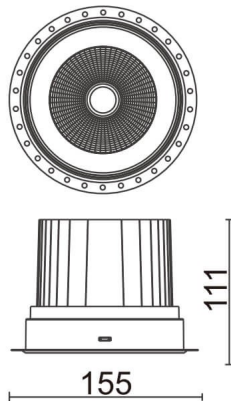

COMFORT-T

Lavov trimless downlight from the family COMFORT-T with a power of 40W, CRI 80 and CCT 4000K, 12 degrees beam angle. With a total lumen output of 3200lm, and a luminous efficacy of 80lm/W. Made in Die Cast Aluminum and finished in White color. DALI driver.

Item code	86.D059.4413.01
Product type	Indoor
Category	Downlights
Family	COMFORT-T
Pictograms	

Scheme

Product	
Real power (W)	40
Real luminous flux (Lm)	3200
Luminous efficiency (Lm/W)	80
Beam angle (°)	12
Life time (h)	50000 h L80B10
IP	20
Electrical class insulation	Clas II
Colour	White
Control gear included	Yes
Control gear	DALI
Flicker Free	Yes
Light source	LED
Type of LED	COB
Colour temperature (K)	4000
Colour consistency (SDCM)	SDCM<3
CRI	80