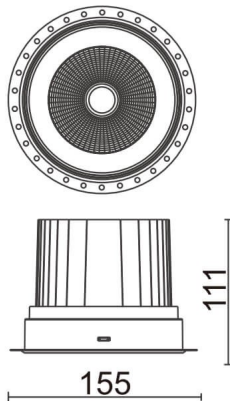

### COMFORT-T

Lavov trimless downlight from the family COMFORT-T with a power of 40W, CRI 80 and CCT 4000K, 12 degrees beam angle. With a total lumen output of 3200lm, and a luminous efficacy of 80lm/W. Made in Die Cast Aluminum and finished in White color. DALI driver.

### Product

<b>Real power (W)</b>	<b>40</b>
<b>Real luminous flux (Lm)</b>	<b>3200</b>
<b>Luminous efficiency (Lm/W)</b>	<b>80</b>
<b>Beam angle (°)</b>	<b>12</b>
<b>Life time (h)</b>	<b>50000 h L80B10</b>
<b>IP</b>	<b>20</b>
<b>Electrical class insulation</b>	<b>Clas II</b>
<b>Colour</b>	<b>White</b>
<b>Control gear included</b>	<b>Yes</b>
<b>Control gear</b>	<b>DALI</b>
<b>Flicker Free</b>	<b>Yes</b>
<b>Light source</b>	<b>LED</b>
<b>Type of LED</b>	<b>COB</b>
<b>Colour temperature (K)</b>	<b>4000</b>
<b>Colour consistency (SDCM)</b>	<b>SDCM&lt;3</b>
<b>CRI</b>	<b>80</b>