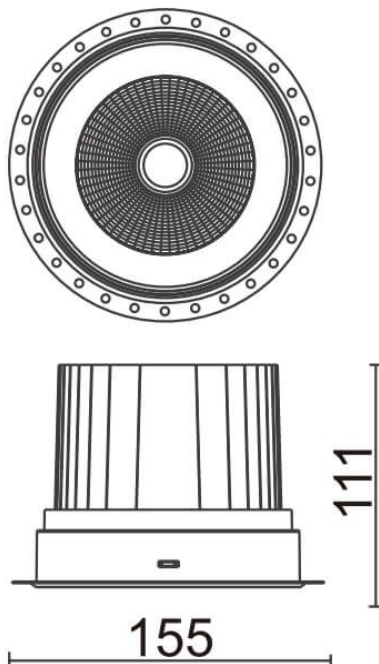

### COMFORT-T

Lavov trimless downlight from the family COMFORT-T with a power of 40W, CRI 80 and CCT 4000K, 12 degrees beam angle. With a total lumen output of 3200lm, and a luminous efficacy of 80lm/W. Made in Die Cast Aluminum and finished in White color. DALI driver.

### Scheme

Item code	86.D059.4413.01
Product type	Indoor
Category	Downlights
Family	COMFORT-T
Pictograms	

<b>Product</b>	
Real power (W)	40
Real luminous flux (Lm)	3200
Luminous efficiency (Lm/W)	80
Beam angle (°)	12
Life time (h)	50000 h L80B10
IP	20
Electrical class insulation	Clas II
Colour	White
Control gear included	Yes
Control gear	DALI
Flicker Free	Yes
Light source	LED
Type of LED	COB
Colour temperature (K)	4000
Colour consistency (SDCM)	SDCM3
CRI	80