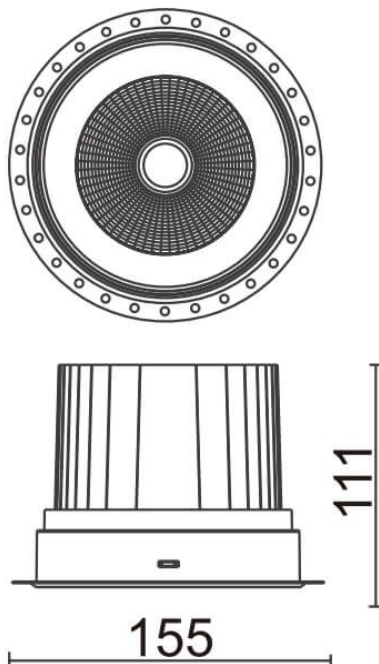

### COMFORT-T

Lavov trimless downlight from the family COMFORT-T with a power of 40W, CRI 80 and CCT 4000K, 24 degrees beam angle. With a total lumen output of 3200lm, and a luminous efficacy of 80lm/W. Made in Die Cast Aluminum and finished in White color. ON/OFF driver.

### Scheme

Item code	86.D059.4421.01
Product type	Indoor
Category	Downlights
Family	COMFORT-T
Pictograms	

<b>Product</b>	
Real power (W)	40
Real luminous flux (Lm)	3200
Luminous efficiency (Lm/W)	80
Beam angle (°)	24
Life time (h)	50000 h L80B10
IP	20
Electrical class insulation	Clas II
Colour	White
Control gear included	Yes
Control gear	ON/OFF
Flicker Free	Yes
Light source	LED
Type of LED	COB
Colour temperature (K)	4000
Colour consistency (SDCM)	SDCM3
CRI	80