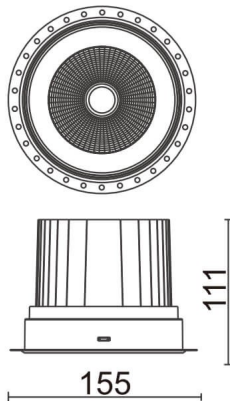

COMFORT-T

Lavov trimless downlight from the family COMFORT-T with a power of 40W, CRI 80 and CCT 4000K, 24 degrees beam angle. With a total lumen output of 3200lm, and a luminous efficacy of 80lm/W. Made in Die Cast Aluminum and finished in White color. ON/OFF driver.

Item code	86.D059.4421.01
Product type	Indoor
Category	Downlights
Family	COMFORT-T
Pictograms	

Scheme

Product

Real power (W)	40
Real luminous flux (Lm)	3200
Luminous efficiency (Lm/W)	80
Beam angle (°)	24
Life time (h)	50000 h L80B10
IP	20
Electrical class insulation	Clas II
Colour	White
Control gear included	Yes
Control gear	ON/OFF
Flicker Free	Yes
Light source	LED
Type of LED	COB
Colour temperature (K)	4000
Colour consistency (SDCM)	SDCM<3
CRI	80