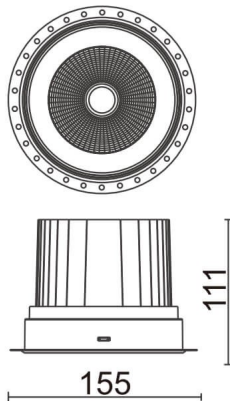

COMFORT-T

Lavov trimless downlight from the family COMFORT-T with a power of 40W, CRI 80 and CCT 4000K, 24 degrees beam angle. With a total lumen output of 3200lm, and a luminous efficacy of 80lm/W. Made in Die Cast Aluminum and finished in White color. DALI driver.

Item code	86.D059.4423.01
Product type	Indoor
Category	Downlights
Family	COMFORT-T
Pictograms	

Scheme

Product

Real power (W)	40
Real luminous flux (Lm)	3200
Luminous efficiency (Lm/W)	80
Beam angle (°)	24
Life time (h)	50000 h L80B10
IP	20
Electrical class insulation	Clas II
Colour	White
Control gear included	Yes
Control gear	DALI
Flicker Free	Yes
Light source	LED
Type of LED	COB
Colour temperature (K)	4000
Colour consistency (SDCM)	SDCM<3
CRI	80