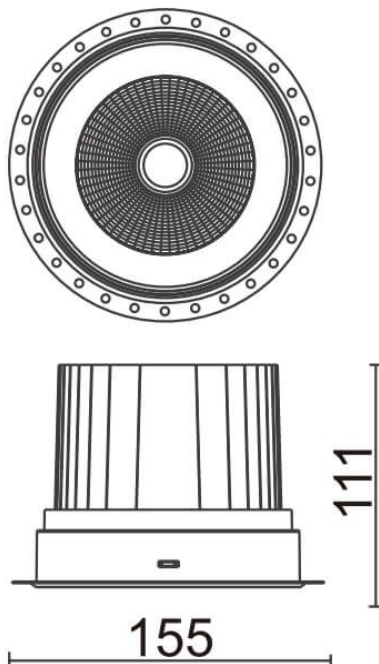

### COMFORT-T

Lavov trimless downlight from the family COMFORT-T with a power of 40W, CRI 80 and CCT 4000K, 24 degrees beam angle. With a total lumen output of 3200lm, and a luminous efficacy of 80lm/W. Made in Die Cast Aluminum and finished in White color. DALI driver.

### Scheme

Item code	86.D059.4423.01
Product type	Indoor
Category	Downlights
Family	COMFORT-T
Pictograms	

<b>Product</b>	
Real power (W)	40
Real luminous flux (Lm)	3200
Luminous efficiency (Lm/W)	80
Beam angle (&ordm;)	24
Life time (h)	50000 h L80B10
IP	20
Electrical class insulation	Clas II
Colour	White
Control gear included	Yes
Control gear	DALI
Flicker Free	Yes
Light source	LED
Type of LED	COB
Colour temperature (K)	4000
Colour consistency (SDCM)	SDCM<3
CRI	80