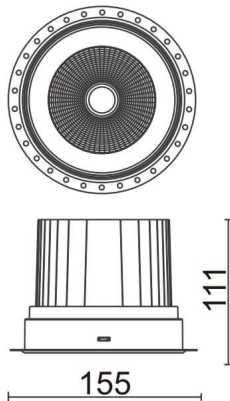

COMFORT-T

Lavov trimless downlight from the family COMFORT-T with a power of 40W, CRI 80 and CCT 4000K, 40 degrees beam angle. With a total lumen output of 3200lm, and a luminous efficacy of 80lm/W. Made in Die Cast Aluminum and finished in White color. ON/OFF driver.

Item code	86.D059.4431.01
Product type	Indoor
Category	Downlights
Family	COMFORT-T
Pictograms	

Scheme

Product

Real power (W)	40
Real luminous flux (Lm)	3200
Luminous efficiency (Lm/W)	80
Beam angle (°)	40
Life time (h)	50000 h L80B10
IP	20
Electrical class insulation	Clas II
Colour	White
Control gear included	Yes
Control gear	ON/OFF
Flicker Free	Yes
Light source	LED
Type of LED	COB
Colour temperature (K)	4000
Colour consistency (SDCM)	SDCM<3
CRI	80