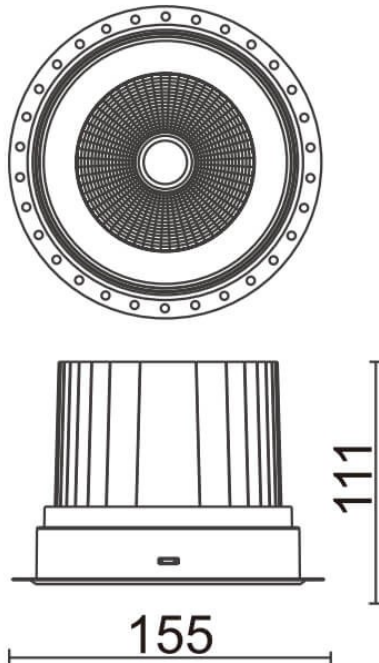

### COMFORT-T

Lavov trimless downlight from the family COMFORT-T with a power of 40W, CRI 80 and CCT 4000K, 40 degrees beam angle. With a total lumen output of 3200lm, and a luminous efficacy of 80lm/W. Made in Die Cast Aluminum and finished in White color. ON/OFF driver.

### Scheme

Item code	86.D059.4431.01
Product type	Indoor
Category	Downlights
Family	COMFORT-T
Pictograms	

Product	
Real power (W)	40
Real luminous flux (Lm)	3200
Luminous efficiency (Lm/W)	80
Beam angle (°)	40
Life time (h)	50000 h L80B10
IP	20
Electrical class insulation	Clas II
Colour	White
Control gear included	Yes
Control gear	ON/OFF
Flicker Free	Yes
Light source	LED
Type of LED	COB
Colour temperature (K)	4000
Colour consistency (SDCM)	SDCM3
CRI	80