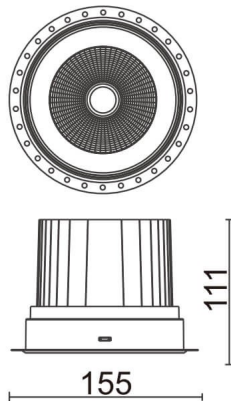

### COMFORT-T

Lavov trimless downlight from the family COMFORT-T with a power of 40W, CRI 80 and CCT 4000K, 40 degrees beam angle. With a total lumen output of 3200lm, and a luminous efficacy of 80lm/W. Made in Die Cast Aluminum and finished in White color. ON/OFF driver.

### Product

<b>Real power (W)</b>	<b>40</b>
<b>Real luminous flux (Lm)</b>	<b>3200</b>
<b>Luminous efficiency (Lm/W)</b>	<b>80</b>
<b>Beam angle (°)</b>	<b>40</b>
<b>Life time (h)</b>	<b>50000 h L80B10</b>
<b>IP</b>	<b>20</b>
<b>Electrical class insulation</b>	<b>Clas II</b>
<b>Colour</b>	<b>White</b>
<b>Control gear included</b>	<b>Yes</b>
<b>Control gear</b>	<b>ON/OFF</b>
<b>Flicker Free</b>	<b>Yes</b>
<b>Light source</b>	<b>LED</b>
<b>Type of LED</b>	<b>COB</b>
<b>Colour temperature (K)</b>	<b>4000</b>
<b>Colour consistency (SDCM)</b>	<b>SDCM&lt;3</b>
<b>CRI</b>	<b>80</b>