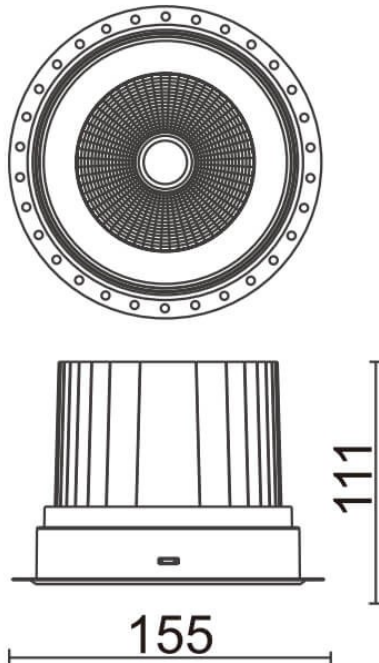

COMFORT-T

Lavov trimless downlight from the family COMFORT-T with a power of 40W, CRI 80 and CCT 4000K, 40 degrees beam angle. With a total lumen output of 3200lm, and a luminous efficacy of 80lm/W. Made in Die Cast Aluminum and finished in White color. ON/OFF driver.

Scheme

Item code	86.D059.4431.01
Product type	Indoor
Category	Downlights
Family	COMFORT-T
Pictograms	

Product	
Real power (W)	40
Real luminous flux (Lm)	3200
Luminous efficiency (Lm/W)	80
Beam angle (º)	40
Life time (h)	50000 h L80B10
IP	20
Electrical class insulation	Clas II
Colour	White
Control gear included	Yes
Control gear	ON/OFF
Flicker Free	Yes
Light source	LED
Type of LED	COB
Colour temperature (K)	4000
Colour consistency (SDCM)	SDCM<3
CRI	80