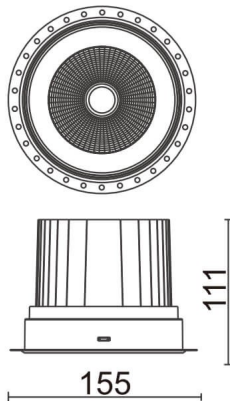

### COMFORT-T

Lavov trimless downlight from the family COMFORT-T with a power of 40W, CRI 80 and CCT 4000K, 40 degrees beam angle. With a total lumen output of 3200lm, and a luminous efficacy of 80lm/W. Made in Die Cast Aluminum and finished in White color. DALI driver.

### Product

<b>Real power (W)</b>	<b>40</b>
<b>Real luminous flux (Lm)</b>	<b>3200</b>
<b>Luminous efficiency (Lm/W)</b>	<b>80</b>
<b>Beam angle (°)</b>	<b>40</b>
<b>Life time (h)</b>	<b>50000 h L80B10</b>
<b>IP</b>	<b>20</b>
<b>Electrical class insulation</b>	<b>Clas II</b>
<b>Colour</b>	<b>White</b>
<b>Control gear included</b>	<b>Yes</b>
<b>Control gear</b>	<b>DALI</b>
<b>Flicker Free</b>	<b>Yes</b>
<b>Light source</b>	<b>LED</b>
<b>Type of LED</b>	<b>COB</b>
<b>Colour temperature (K)</b>	<b>4000</b>
<b>Colour consistency (SDCM)</b>	<b>SDCM&lt;3</b>
<b>CRI</b>	<b>80</b>