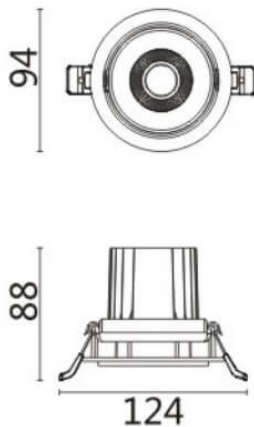

COMFORT A

Lavov downlight from the family COMFORT A with a power of 10W, CRI 80 and CCT 3000K, 12 degrees beam angle. With a total lumen output of 790lm, and a luminous efficacy of 79lm/W. Made in Die Cast Aluminum and finished in White color. ON/OFF driver.

Scheme

Item code	86.D060.1311.01
Product type	Indoor
Category	Downlights
Family	COMFORT A
Pictograms	

Product	
Real power (W)	10
Real luminous flux (Lm)	790
Luminous efficiency (Lm/W)	79
Beam angle (º)	12
Life time (h)	50000 h L80B10
IP	20
Electrical class insulation	Clas II
Colour	White
Control gear included	Yes
Control gear	ON/OFF
Flicker Free	Yes
Light source	LED
Type of LED	COB
Colour temperature (K)	3000
Colour consistency (SDCM)	SDCM<3
CRI	80