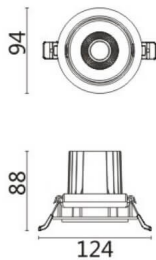

COMFORT A

Lavov downlight from the family COMFORT A with a power of 10W, CRI 80 and CCT 3000K, 12 degrees beam angle. With a total lumen output of 790lm, and a luminous efficacy of 79lm/W. Made in Die Cast Aluminum and finished in Black color. ON/OFF driver.

Item code	86.D060.1311.02
Product type	Indoor
Category	Downlights
Family	COMFORT A
Pictograms	

Scheme

Product	
Real power (W)	10
Real luminous flux (Lm)	790
Luminous efficiency (Lm/W)	79
Beam angle (°)	12
Life time (h)	50000 h L80B10
IP	20
Electrical class insulation	Clas II
Colour	Black
Control gear included	Yes
Control gear	ON/OFF
Flicker Free	Yes
Light source	LED
Type of LED	COB
Colour temperature (K)	3000
Colour consistency (SDCM)	SDCM<3
CRI	80