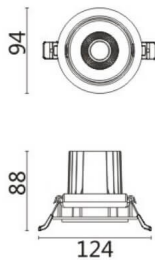

COMFORT A

Lavov downlight from the family COMFORT A with a power of 10W, CRI 80 and CCT 3000K, 24 degrees beam angle. With a total lumen output of 790lm, and a luminous efficacy of 79lm/W. Made in Die Cast Aluminum and finished in White color. ON/OFF driver.

Item code	86.D060.1321.01
Product type	Indoor
Category	Downlights
Family	COMFORT A
Pictograms	

Scheme

Product	
Real power (W)	10
Real luminous flux (Lm)	790
Luminous efficiency (Lm/W)	79
Beam angle (°)	24
Life time (h)	50000 h L80B10
IP	20
Electrical class insulation	Clas II
Colour	White
Control gear included	Yes
Control gear	ON/OFF
Flicker Free	Yes
Light source	LED
Type of LED	COB
Colour temperature (K)	3000
Colour consistency (SDCM)	SDCM<3
CRI	80