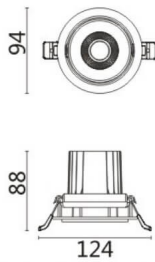

COMFORT A

Lavov downlight from the family COMFORT A with a power of 10W, CRI 80 and CCT 3000K, 24 degrees beam angle. With a total lumen output of 790lm, and a luminous efficacy of 79lm/W. Made in Die Cast Aluminum and finished in Black color. ON/OFF driver.

Item code	86.D060.1321.02
Product type	Indoor
Category	Downlights
Family	COMFORT A
Pictograms	

Scheme

Product	
Real power (W)	10
Real luminous flux (Lm)	790
Luminous efficiency (Lm/W)	79
Beam angle (°)	24
Life time (h)	50000 h L80B10
IP	20
Electrical class insulation	Clas II
Colour	Black
Control gear included	Yes
Control gear	ON/OFF
Flicker Free	Yes
Light source	LED
Type of LED	COB
Colour temperature (K)	3000
Colour consistency (SDCM)	SDCM<3
CRI	80