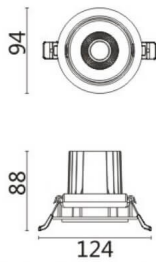

COMFORT A

Lavov downlight from the family COMFORT A with a power of 10W, CRI 80 and CCT 3000K, 40 degrees beam angle. With a total lumen output of 790lm, and a luminous efficacy of 79lm/W. Made in Die Cast Aluminum and finished in White color. ON/OFF driver.

Item code	86.D060.1331.01
Product type	Indoor
Category	Downlights
Family	COMFORT A
Pictograms	

Scheme

Product	
Real power (W)	10
Real luminous flux (Lm)	790
Luminous efficiency (Lm/W)	79
Beam angle (°)	40
Life time (h)	50000 h L80B10
IP	20
Electrical class insulation	Clas II
Colour	White
Control gear included	Yes
Control gear	ON/OFF
Flicker Free	Yes
Light source	LED
Type of LED	COB
Colour temperature (K)	3000
Colour consistency (SDCM)	SDCM<3
CRI	80