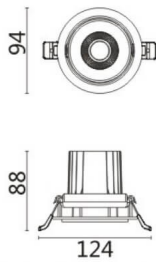

COMFORT A

Lavov downlight from the family COMFORT A with a power of 10W, CRI 80 and CCT 3000K, 40 degrees beam angle. With a total lumen output of 790lm, and a luminous efficacy of 79lm/W. Made in Die Cast Aluminum and finished in Black color. ON/OFF driver.

Item code	86.D060.1331.02
Product type	Indoor
Category	Downlights
Family	COMFORT A
Pictograms	

Scheme

Product	
Real power (W)	10
Real luminous flux (Lm)	790
Luminous efficiency (Lm/W)	79
Beam angle (°)	40
Life time (h)	50000 h L80B10
IP	20
Electrical class insulation	Clas II
Colour	Black
Control gear included	Yes
Control gear	ON/OFF
Flicker Free	Yes
Light source	LED
Type of LED	COB
Colour temperature (K)	3000
Colour consistency (SDCM)	SDCM<3
CRI	80