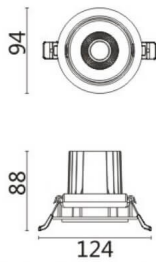

COMFORT A

Lavov downlight from the family COMFORT A with a power of 10W, CRI 80 and CCT 4000K, 12 degrees beam angle. With a total lumen output of 790lm, and a luminous efficacy of 79lm/W. Made in Die Cast Aluminum and finished in White color. ON/OFF driver.

Item code	86.D060.1411.01
Product type	Indoor
Category	Downlights
Family	COMFORT A
Pictograms	

Scheme

Product	
Real power (W)	10
Real luminous flux (Lm)	790
Luminous efficiency (Lm/W)	79
Beam angle (°)	12
Life time (h)	50000 h L80B10
IP	20
Electrical class insulation	Clas II
Colour	White
Control gear included	Yes
Control gear	ON/OFF
Flicker Free	Yes
Light source	LED
Type of LED	COB
Colour temperature (K)	4000
Colour consistency (SDCM)	SDCM<3
CRI	80