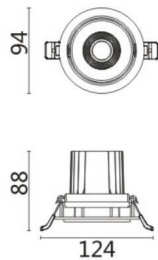

COMFORT A

Lavov downlight from the family COMFORT A with a power of 10W, CRI 80 and CCT 4000K, 12 degrees beam angle. With a total lumen output of 790lm, and a luminous efficacy of 79lm/W. Made in Die Cast Aluminum and finished in Black color. ON/OFF driver.

Item code	86.D060.1411.02
Product type	Indoor
Category	Downlights
Family	COMFORT A
Pictograms	

Scheme

Product	
Real power (W)	10
Real luminous flux (Lm)	790
Luminous efficiency (Lm/W)	79
Beam angle (°)	12
Life time (h)	50000 h L80B10
IP	20
Electrical class insulation	Clas II
Colour	Black
Control gear included	Yes
Control gear	ON/OFF
Flicker Free	Yes
Light source	LED
Type of LED	COB
Colour temperature (K)	4000
Colour consistency (SDCM)	SDCM<3
CRI	80