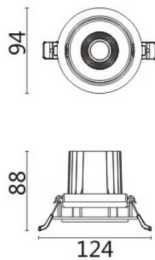

COMFORT A

Lavov downlight from the family COMFORT A with a power of 10W, CRI 80 and CCT 4000K, 12 degrees beam angle. With a total lumen output of 790lm, and a luminous efficacy of 79lm/W. Made in Die Cast Aluminum and finished in Black color. ON/OFF driver.

Item code	86.D060.1411.02
Product type	Indoor
Category	Downlights
Family	COMFORT A
Pictograms	

Scheme

Product	
Real power (W)	10
Real luminous flux (Lm)	790
Luminous efficiency (Lm/W)	79
Beam angle (°)	12
Life time (h)	50000 h L80B10
IP	20
Electrical class insulation	Clas II
Colour	Black
Control gear included	Yes
Control gear	ON/OFF
Flicker Free	Yes
Light source	LED
Type of LED	COB
Colour temperature (K)	4000
Colour consistency (SDCM)	SDCM<3
CRI	80