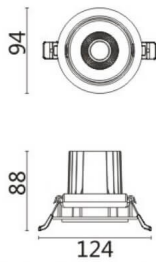

### COMFORT A

Lavov downlight from the family COMFORT A with a power of 10W, CRI 80 and CCT 4000K, 24 degrees beam angle. With a total lumen output of 790lm, and a luminous efficacy of 79lm/W. Made in Die Cast Aluminum and finished in White color. ON/OFF driver.

### Scheme

Product	
Real power (W)	10
Real luminous flux (Lm)	790
Luminous efficiency (Lm/W)	79
Beam angle (°)	24
Life time (h)	50000 h L80B10
IP	20
Electrical class insulation	Clas II
Colour	White
Control gear included	Yes
Control gear	ON/OFF
Flicker Free	Yes
Light source	LED
Type of LED	COB
Colour temperature (K)	4000
Colour consistency (SDCM)	SDCM<3
CRI	80