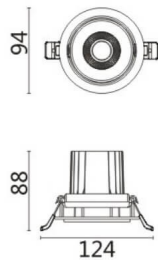

COMFORT A

Lavov downlight from the family COMFORT A with a power of 10W, CRI 80 and CCT 4000K, 24 degrees beam angle. With a total lumen output of 790lm, and a luminous efficacy of 79lm/W. Made in Die Cast Aluminum and finished in Black color. ON/OFF driver.

Item code	86.D060.1421.02
Product type	Indoor
Category	Downlights
Family	COMFORT A
Pictograms	

Scheme

Product	
Real power (W)	10
Real luminous flux (Lm)	790
Luminous efficiency (Lm/W)	79
Beam angle (°)	24
Life time (h)	50000 h L80B10
IP	20
Electrical class insulation	Clas II
Colour	Black
Control gear included	Yes
Control gear	ON/OFF
Flicker Free	Yes
Light source	LED
Type of LED	COB
Colour temperature (K)	4000
Colour consistency (SDCM)	SDCM<3
CRI	80