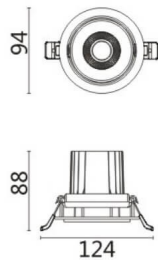

Scheme

Product	
Real power (W)	10
Real luminous flux (Lm)	790
Luminous efficiency (Lm/W)	79
Beam angle (°)	24
Life time (h)	50000 h L80B10
IP	20
Electrical class insulation	Clas II
Colour	Black
Control gear included	Yes
Control gear	ON/OFF
Flicker Free	Yes
Light source	LED
Type of LED	COB
Colour temperature (K)	4000
Colour consistency (SDCM)	SDCM<3
CRI	80