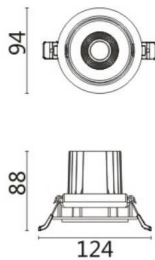

COMFORT A

Lavov downlight from the family COMFORT A with a power of 10W, CRI 80 and CCT 4000K, 24 degrees beam angle. With a total lumen output of 790lm, and a luminous efficacy of 79lm/W. Made in Die Cast Aluminum and finished in Black color. ON/OFF driver.

Item code	86.D060.1421.02
Product type	Indoor
Category	Downlights
Family	COMFORT A
Pictograms	

Scheme

Product	
Real power (W)	10
Real luminous flux (Lm)	790
Luminous efficiency (Lm/W)	79
Beam angle (°)	24
Life time (h)	50000 h L80B10
IP	20
Electrical class insulation	Clas II
Colour	Black
Control gear included	Yes
Control gear	ON/OFF
Flicker Free	Yes
Light source	LED
Type of LED	COB
Colour temperature (K)	4000
Colour consistency (SDCM)	SDCM<3
CRI	80