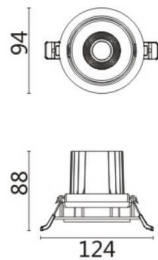

COMFORT A

Lavov downlight from the family COMFORT A with a power of 10W, CRI 80 and CCT 4000K, 40 degrees beam angle. With a total lumen output of 790lm, and a luminous efficacy of 79lm/W. Made in Die Cast Aluminum and finished in Black color. ON/OFF driver.

Item code	86.D060.1431.02
Product type	Indoor
Category	Downlights
Family	COMFORT A
Pictograms	

Scheme

Product	
Real power (W)	10
Real luminous flux (Lm)	790
Luminous efficiency (Lm/W)	79
Beam angle (°)	40
Life time (h)	50000 h L80B10
IP	20
Electrical class insulation	Clas II
Colour	Black
Control gear included	Yes
Control gear	ON/OFF
Flicker Free	Yes
Light source	LED
Type of LED	COB
Colour temperature (K)	4000
Colour consistency (SDCM)	SDCM<3
CRI	80