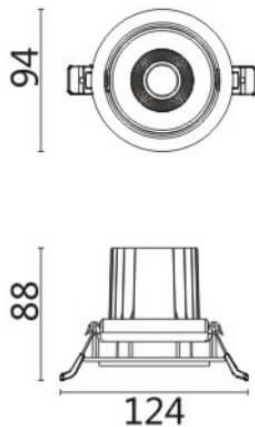

COMFORT A

Lavov downlight from the family COMFORT A with a power of 10W, CRI 80 and CCT 4000K, 40 degrees beam angle. With a total lumen output of 790lm, and a luminous efficacy of 79lm/W. Made in Die Cast Aluminum and finished in Grey color. ON/OFF driver.

Scheme

Item code	86.D060.1431.03
Product type	Indoor
Category	Downlights
Family	COMFORT A
Pictograms	

Product	
Real power (W)	10
Real luminous flux (Lm)	790
Luminous efficiency (Lm/W)	79
Beam angle (º)	40
Life time (h)	50000 h L80B10
IP	20
Electrical class insulation	Clas II
Colour	Grey
Control gear included	Yes
Control gear	ON/OFF
Flicker Free	Yes
Light source	LED
Type of LED	COB
Colour temperature (K)	4000
Colour consistency (SDCM)	SDCM<3
CRI	80