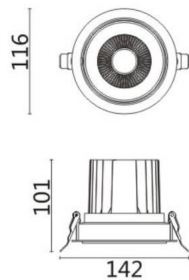

COMFORT A

Lavov downlight from the family COMFORT A with a power of 20W, CRI 80 and CCT 3000K, 12 degrees beam angle. With a total lumen output of 1660lm, and a luminous efficacy of 83lm/W. Made in Die Cast Aluminum and finished in Black color. ON/OFF driver.

Item code	86.D060.2311.02
Product type	Indoor
Category	Downlights
Family	COMFORT A
Pictograms	

Scheme

Product

Real power (W)	20
Real luminous flux (Lm)	1660
Luminous efficiency (Lm/W)	83
Beam angle (°)	12
Life time (h)	50000 h L80B10
IP	20
Electrical class insulation	Clas II
Colour	Black
Control gear included	Yes
Control gear	ON/OFF
Flicker Free	Yes
Light source	LED
Type of LED	COB
Colour temperature (K)	3000
Colour consistency (SDCM)	SDCM<3
CRI	80