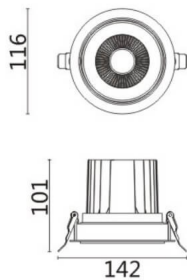

COMFORT A

Lavov downlight from the family COMFORT A with a power of 20W, CRI 80 and CCT 4000K, 12 degrees beam angle. With a total lumen output of 1660lm, and a luminous efficacy of 83lm/W. Made in Die Cast Aluminum and finished in Black color. ON/OFF driver.

Item code	86.D060.2411.02
Product type	Indoor
Category	Downlights
Family	COMFORT A
Pictograms	

Scheme

Product

Real power (W)	20
Real luminous flux (Lm)	1660
Luminous efficiency (Lm/W)	83
Beam angle (°)	12
Life time (h)	50000 h L80B10
IP	20
Electrical class insulation	Clas II
Colour	Black
Control gear included	Yes
Control gear	ON/OFF
Flicker Free	Yes
Light source	LED
Type of LED	COB
Colour temperature (K)	4000
Colour consistency (SDCM)	SDCM<3
CRI	80