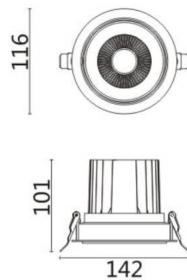

COMFORT A

Lavov downlight from the family COMFORT A with a power of 20W, CRI 80 and CCT 4000K, 12 degrees beam angle. With a total lumen output of 1660lm, and a luminous efficacy of 83lm/W. Made in Die Cast Aluminum and finished in Grey color. ON/OFF driver.

Item code	86.D060.2411.03
Product type	Indoor
Category	Downlights
Family	COMFORT A
Pictograms	

Scheme

Product

Real power (W)	20
Real luminous flux (Lm)	1660
Luminous efficiency (Lm/W)	83
Beam angle (°)	12
Life time (h)	50000 h L80B10
IP	20
Electrical class insulation	Clas II
Colour	Grey
Control gear included	Yes
Control gear	ON/OFF
Flicker Free	Yes
Light source	LED
Type of LED	COB
Colour temperature (K)	4000
Colour consistency (SDCM)	SDCM<3
CRI	80