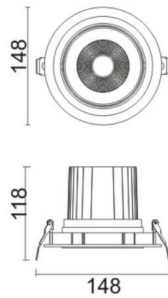

COMFORT A

Lavov downlight from the family COMFORT A with a power of 30W, CRI 80 and CCT 3000K, 12 degrees beam angle. With a total lumen output of 2550lm, and a luminous efficacy of 85lm/W. Made in Die Cast Aluminum and finished in White color. ON/OFF driver.

Item code	86.D060.3311.01
Product type	Indoor
Category	Downlights
Family	COMFORT A
Pictograms	

Scheme

Product

Real power (W)	30
Real luminous flux (Lm)	2550
Luminous efficiency (Lm/W)	85
Beam angle (°)	12
Life time (h)	50000 h L80B10
IP	20
Electrical class insulation	Clas II
Colour	White
Control gear included	Yes
Control gear	ON/OFF
Flicker Free	Yes
Light source	LED
Type of LED	COB
Colour temperature (K)	3000
Colour consistency (SDCM)	SDCM<3
CRI	80