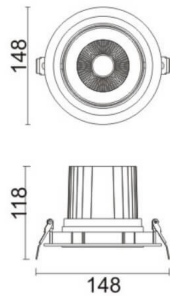

COMFORT A

Lavov downlight from the family COMFORT A with a power of 30W, CRI 80 and CCT 3000K, 12 degrees beam angle. With a total lumen output of 2550lm, and a luminous efficacy of 85lm/W. Made in Die Cast Aluminum and finished in White color. ON/OFF driver.

Item code	86.D060.3311.01
Product type	Indoor
Category	Downlights
Family	COMFORT A
Pictograms	

Scheme

Product

Real power (W)	30
Real luminous flux (Lm)	2550
Luminous efficiency (Lm/W)	85
Beam angle (°)	12
Life time (h)	50000 h L80B10
IP	20
Electrical class insulation	Clas II
Colour	White
Control gear included	Yes
Control gear	ON/OFF
Flicker Free	Yes
Light source	LED
Type of LED	COB
Colour temperature (K)	3000
Colour consistency (SDCM)	SDCM<3
CRI	80