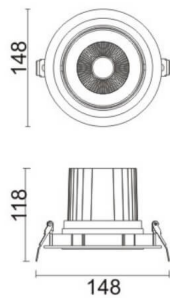

COMFORT A

Lavov downlight from the family COMFORT A with a power of 30W, CRI 80 and CCT 3000K, 12 degrees beam angle. With a total lumen output of 2550lm, and a luminous efficacy of 85lm/W. Made in Die Cast Aluminum and finished in White color. ON/OFF driver.

Item code	86.D060.3311.01
Product type	Indoor
Category	Downlights
Family	COMFORT A
Pictograms	

Scheme

Product

Real power (W)	30
Real luminous flux (Lm)	2550
Luminous efficiency (Lm/W)	85
Beam angle (°)	12
Life time (h)	50000 h L80B10
IP	20
Electrical class insulation	Clas II
Colour	White
Control gear included	Yes
Control gear	ON/OFF
Flicker Free	Yes
Light source	LED
Type of LED	COB
Colour temperature (K)	3000
Colour consistency (SDCM)	SDCM<3
CRI	80