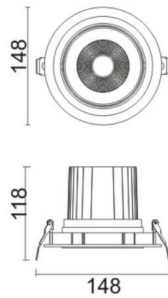

COMFORT A

Lavov downlight from the family COMFORT A with a power of 30W, CRI 80 and CCT 3000K, 12 degrees beam angle. With a total lumen output of 2550lm, and a luminous efficacy of 85lm/W. Made in Die Cast Aluminum and finished in Black color. ON/OFF driver.

Item code	86.D060.3311.02
Product type	Indoor
Category	Downlights
Family	COMFORT A
Pictograms	

Scheme

Product

Real power (W)	30
Real luminous flux (Lm)	2550
Luminous efficiency (Lm/W)	85
Beam angle (°)	12
Life time (h)	50000 h L80B10
IP	20
Electrical class insulation	Clas II
Colour	Black
Control gear included	Yes
Control gear	ON/OFF
Flicker Free	Yes
Light source	LED
Type of LED	COB
Colour temperature (K)	3000
Colour consistency (SDCM)	SDCM<3
CRI	80