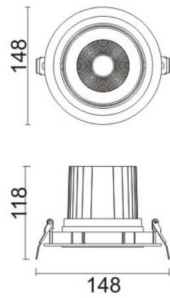

COMFORT A

Lavov downlight from the family COMFORT A with a power of 30W, CRI 80 and CCT 3000K, 12 degrees beam angle. With a total lumen output of 2550lm, and a luminous efficacy of 85lm/W. Made in Die Cast Aluminum and finished in Black color. ON/OFF driver.

Item code	86.D060.3311.02
Product type	Indoor
Category	Downlights
Family	COMFORT A
Pictograms	

Scheme

Product

Real power (W)	30
Real luminous flux (Lm)	2550
Luminous efficiency (Lm/W)	85
Beam angle (°)	12
Life time (h)	50000 h L80B10
IP	20
Electrical class insulation	Clas II
Colour	Black
Control gear included	Yes
Control gear	ON/OFF
Flicker Free	Yes
Light source	LED
Type of LED	COB
Colour temperature (K)	3000
Colour consistency (SDCM)	SDCM<3
CRI	80