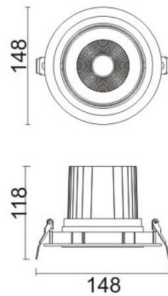

COMFORT A

Lavov downlight from the family COMFORT A with a power of 30W, CRI 80 and CCT 3000K, 12 degrees beam angle. With a total lumen output of 2550lm, and a luminous efficacy of 85lm/W. Made in Die Cast Aluminum and finished in Black color. ON/OFF driver.

Item code	86.D060.3311.02
Product type	Indoor
Category	Downlights
Family	COMFORT A
Pictograms	

Scheme

Product

Real power (W)	30
Real luminous flux (Lm)	2550
Luminous efficiency (Lm/W)	85
Beam angle (°)	12
Life time (h)	50000 h L80B10
IP	20
Electrical class insulation	Clas II
Colour	Black
Control gear included	Yes
Control gear	ON/OFF
Flicker Free	Yes
Light source	LED
Type of LED	COB
Colour temperature (K)	3000
Colour consistency (SDCM)	SDCM<3
CRI	80