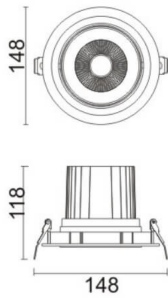

COMFORT A

Lavov downlight from the family COMFORT A with a power of 30W, CRI 80 and CCT 3000K, 12 degrees beam angle. With a total lumen output of 2550lm, and a luminous efficacy of 85lm/W. Made in Die Cast Aluminum and finished in Grey color. ON/OFF driver.

Item code	86.D060.3311.03
Product type	Indoor
Category	Downlights
Family	COMFORT A
Pictograms	

Scheme

Product

Real power (W)	30
Real luminous flux (Lm)	2550
Luminous efficiency (Lm/W)	85
Beam angle (°)	12
Life time (h)	50000 h L80B10
IP	20
Electrical class insulation	Clas II
Colour	Grey
Control gear included	Yes
Control gear	ON/OFF
Flicker Free	Yes
Light source	LED
Type of LED	COB
Colour temperature (K)	3000
Colour consistency (SDCM)	SDCM<3
CRI	80