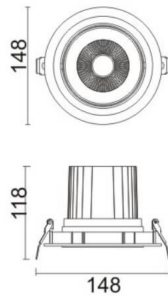

COMFORT A

Lavov downlight from the family COMFORT A with a power of 30W, CRI 80 and CCT 3000K, 12 degrees beam angle. With a total lumen output of 2550lm, and a luminous efficacy of 85lm/W. Made in Die Cast Aluminum and finished in Grey color. ON/OFF driver.

Item code	86.D060.3311.03
Product type	Indoor
Category	Downlights
Family	COMFORT A
Pictograms	

Scheme

Product

Real power (W)	30
Real luminous flux (Lm)	2550
Luminous efficiency (Lm/W)	85
Beam angle (°)	12
Life time (h)	50000 h L80B10
IP	20
Electrical class insulation	Clas II
Colour	Grey
Control gear included	Yes
Control gear	ON/OFF
Flicker Free	Yes
Light source	LED
Type of LED	COB
Colour temperature (K)	3000
Colour consistency (SDCM)	SDCM<3
CRI	80