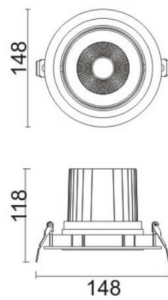

COMFORT A

Lavov downlight from the family COMFORT A with a power of 30W, CRI 80 and CCT 3000K, 24 degrees beam angle. With a total lumen output of 2550lm, and a luminous efficacy of 85lm/W. Made in Die Cast Aluminum and finished in White color. ON/OFF driver.

Item code	86.D060.3321.01
Product type	Indoor
Category	Downlights
Family	COMFORT A
Pictograms	

Scheme

Product	
Real power (W)	30
Real luminous flux (Lm)	2550
Luminous efficiency (Lm/W)	85
Beam angle (°)	24
Life time (h)	50000 h L80B10
IP	20
Electrical class insulation	Clas II
Colour	White
Control gear included	Yes
Control gear	ON/OFF
Flicker Free	Yes
Light source	LED
Type of LED	COB
Colour temperature (K)	3000
Colour consistency (SDCM)	SDCM<3
CRI	80