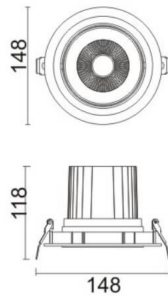

COMFORT A

Lavov downlight from the family COMFORT A with a power of 30W, CRI 80 and CCT 3000K, 24 degrees beam angle. With a total lumen output of 2550lm, and a luminous efficacy of 85lm/W. Made in Die Cast Aluminum and finished in White color. ON/OFF driver.

Item code	86.D060.3321.01
Product type	Indoor
Category	Downlights
Family	COMFORT A
Pictograms	

Scheme

Product

Real power (W)	30
Real luminous flux (Lm)	2550
Luminous efficiency (Lm/W)	85
Beam angle (°)	24
Life time (h)	50000 h L80B10
IP	20
Electrical class insulation	Clas II
Colour	White
Control gear included	Yes
Control gear	ON/OFF
Flicker Free	Yes
Light source	LED
Type of LED	COB
Colour temperature (K)	3000
Colour consistency (SDCM)	SDCM<3
CRI	80