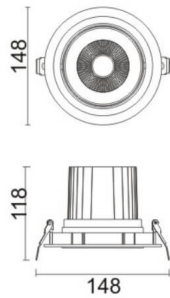

COMFORT A

Lavov downlight from the family COMFORT A with a power of 30W, CRI 80 and CCT 3000K, 24 degrees beam angle. With a total lumen output of 2550lm, and a luminous efficacy of 85lm/W. Made in Die Cast Aluminum and finished in Black color. ON/OFF driver.

Item code	86.D060.3321.02
Product type	Indoor
Category	Downlights
Family	COMFORT A
Pictograms	

Scheme

Product

Real power (W)	30
Real luminous flux (Lm)	2550
Luminous efficiency (Lm/W)	85
Beam angle (°)	24
Life time (h)	50000 h L80B10
IP	20
Electrical class insulation	Clas II
Colour	Black
Control gear included	Yes
Control gear	ON/OFF
Flicker Free	Yes
Light source	LED
Type of LED	COB
Colour temperature (K)	3000
Colour consistency (SDCM)	SDCM<3
CRI	80