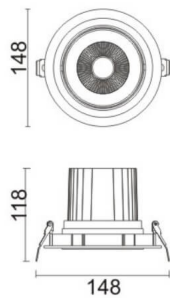

COMFORT A

Lavov downlight from the family COMFORT A with a power of 30W, CRI 80 and CCT 3000K, 24 degrees beam angle. With a total lumen output of 2550lm, and a luminous efficacy of 85lm/W. Made in Die Cast Aluminum and finished in Black color. ON/OFF driver.

Item code	86.D060.3321.02
Product type	Indoor
Category	Downlights
Family	COMFORT A
Pictograms	

Scheme

Product

Real power (W)	30
Real luminous flux (Lm)	2550
Luminous efficiency (Lm/W)	85
Beam angle (°)	24
Life time (h)	50000 h L80B10
IP	20
Electrical class insulation	Clas II
Colour	Black
Control gear included	Yes
Control gear	ON/OFF
Flicker Free	Yes
Light source	LED
Type of LED	COB
Colour temperature (K)	3000
Colour consistency (SDCM)	SDCM<3
CRI	80