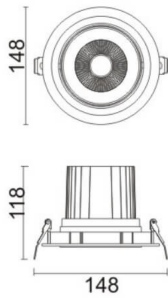

COMFORT A

Lavov downlight from the family COMFORT A with a power of 30W, CRI 80 and CCT 3000K, 24 degrees beam angle. With a total lumen output of 2550lm, and a luminous efficacy of 85lm/W. Made in Die Cast Aluminum and finished in Black color. ON/OFF driver.

Item code	86.D060.3321.02
Product type	Indoor
Category	Downlights
Family	COMFORT A
Pictograms	

Scheme

Product

Real power (W)	30
Real luminous flux (Lm)	2550
Luminous efficiency (Lm/W)	85
Beam angle (°)	24
Life time (h)	50000 h L80B10
IP	20
Electrical class insulation	Clas II
Colour	Black
Control gear included	Yes
Control gear	ON/OFF
Flicker Free	Yes
Light source	LED
Type of LED	COB
Colour temperature (K)	3000
Colour consistency (SDCM)	SDCM<3
CRI	80