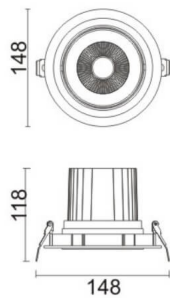

COMFORT A

Lavov downlight from the family COMFORT A with a power of 30W, CRI 80 and CCT 3000K, 24 degrees beam angle. With a total lumen output of 2550lm, and a luminous efficacy of 85lm/W. Made in Die Cast Aluminum and finished in Grey color. ON/OFF driver.

Item code	86.D060.3321.03
Product type	Indoor
Category	Downlights
Family	COMFORT A
Pictograms	

Scheme

Product

Real power (W)	30
Real luminous flux (Lm)	2550
Luminous efficiency (Lm/W)	85
Beam angle (°)	24
Life time (h)	50000 h L80B10
IP	20
Electrical class insulation	Clas II
Colour	Grey
Control gear included	Yes
Control gear	ON/OFF
Flicker Free	Yes
Light source	LED
Type of LED	COB
Colour temperature (K)	3000
Colour consistency (SDCM)	SDCM<3
CRI	80