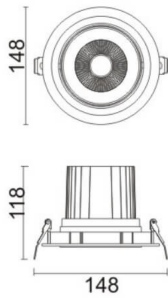

COMFORT A

Lavov downlight from the family COMFORT A with a power of 30W, CRI 80 and CCT 3000K, 24 degrees beam angle. With a total lumen output of 2550lm, and a luminous efficacy of 85lm/W. Made in Die Cast Aluminum and finished in Grey color. ON/OFF driver.

Item code	86.D060.3321.03
Product type	Indoor
Category	Downlights
Family	COMFORT A
Pictograms	

Scheme

Product

Real power (W)	30
Real luminous flux (Lm)	2550
Luminous efficiency (Lm/W)	85
Beam angle (°)	24
Life time (h)	50000 h L80B10
IP	20
Electrical class insulation	Clas II
Colour	Grey
Control gear included	Yes
Control gear	ON/OFF
Flicker Free	Yes
Light source	LED
Type of LED	COB
Colour temperature (K)	3000
Colour consistency (SDCM)	SDCM<3
CRI	80