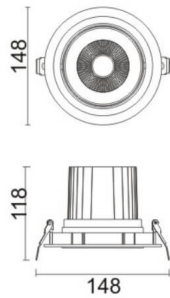

COMFORT A

Lavov downlight from the family COMFORT A with a power of 30W, CRI 80 and CCT 3000K, 24 degrees beam angle. With a total lumen output of 2550lm, and a luminous efficacy of 85lm/W. Made in Die Cast Aluminum and finished in Grey color. ON/OFF driver.

Item code	86.D060.3321.03
Product type	Indoor
Category	Downlights
Family	COMFORT A
Pictograms	

Scheme

Product

Real power (W)	30
Real luminous flux (Lm)	2550
Luminous efficiency (Lm/W)	85
Beam angle (°)	24
Life time (h)	50000 h L80B10
IP	20
Electrical class insulation	Clas II
Colour	Grey
Control gear included	Yes
Control gear	ON/OFF
Flicker Free	Yes
Light source	LED
Type of LED	COB
Colour temperature (K)	3000
Colour consistency (SDCM)	SDCM<3
CRI	80