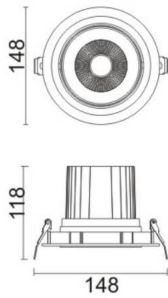

COMFORT A

Lavov downlight from the family COMFORT A with a power of 30W, CRI 80 and CCT 3000K, 40 degrees beam angle. With a total lumen output of 2550lm, and a luminous efficacy of 85lm/W. Made in Die Cast Aluminum and finished in White color. ON/OFF driver.

Item code	86.D060.3331.01
Product type	Indoor
Category	Downlights
Family	COMFORT A
Pictograms	

Scheme

Product

Real power (W)	30
Real luminous flux (Lm)	2550
Luminous efficiency (Lm/W)	85
Beam angle (°)	40
Life time (h)	50000 h L80B10
IP	20
Electrical class insulation	Clas II
Colour	White
Control gear included	Yes
Control gear	ON/OFF
Flicker Free	Yes
Light source	LED
Type of LED	COB
Colour temperature (K)	3000
Colour consistency (SDCM)	SDCM<3
CRI	80