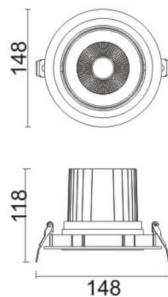

COMFORT A

Lavov downlight from the family COMFORT A with a power of 30W, CRI 80 and CCT 3000K, 40 degrees beam angle. With a total lumen output of 2550lm, and a luminous efficacy of 85lm/W. Made in Die Cast Aluminum and finished in White color. ON/OFF driver.

Item code	86.D060.3331.01
Product type	Indoor
Category	Downlights
Family	COMFORT A
Pictograms	

Scheme

Product

Real power (W)	30
Real luminous flux (Lm)	2550
Luminous efficiency (Lm/W)	85
Beam angle (°)	40
Life time (h)	50000 h L80B10
IP	20
Electrical class insulation	Clas II
Colour	White
Control gear included	Yes
Control gear	ON/OFF
Flicker Free	Yes
Light source	LED
Type of LED	COB
Colour temperature (K)	3000
Colour consistency (SDCM)	SDCM<3
CRI	80