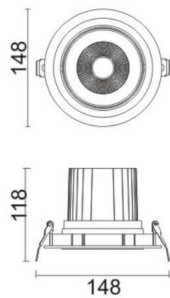

COMFORT A

Lavov downlight from the family COMFORT A with a power of 30W, CRI 80 and CCT 3000K, 40 degrees beam angle. With a total lumen output of 2550lm, and a luminous efficacy of 85lm/W. Made in Die Cast Aluminum and finished in White color. ON/OFF driver.

Item code	86.D060.3331.01
Product type	Indoor
Category	Downlights
Family	COMFORT A
Pictograms	

Scheme

Product	
Real power (W)	30
Real luminous flux (Lm)	2550
Luminous efficiency (Lm/W)	85
Beam angle (°)	40
Life time (h)	50000 h L80B10
IP	20
Electrical class insulation	Clas II
Colour	White
Control gear included	Yes
Control gear	ON/OFF
Flicker Free	Yes
Light source	LED
Type of LED	COB
Colour temperature (K)	3000
Colour consistency (SDCM)	SDCM<3
CRI	80