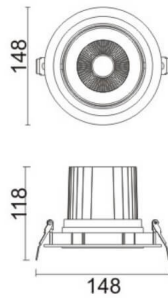

COMFORT A

Lavov downlight from the family COMFORT A with a power of 30W, CRI 80 and CCT 3000K, 40 degrees beam angle. With a total lumen output of 2550lm, and a luminous efficacy of 85lm/W. Made in Die Cast Aluminum and finished in Black color. ON/OFF driver.

Item code	86.D060.3331.02
Product type	Indoor
Category	Downlights
Family	COMFORT A
Pictograms	

Scheme

Product

Real power (W)	30
Real luminous flux (Lm)	2550
Luminous efficiency (Lm/W)	85
Beam angle (°)	40
Life time (h)	50000 h L80B10
IP	20
Electrical class insulation	Clas II
Colour	Black
Control gear included	Yes
Control gear	ON/OFF
Flicker Free	Yes
Light source	LED
Type of LED	COB
Colour temperature (K)	3000
Colour consistency (SDCM)	SDCM<3
CRI	80