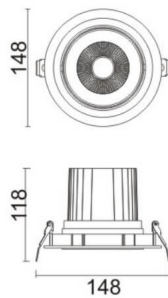

COMFORT A

Lavov downlight from the family COMFORT A with a power of 30W, CRI 80 and CCT 3000K, 40 degrees beam angle. With a total lumen output of 2550lm, and a luminous efficacy of 85lm/W. Made in Die Cast Aluminum and finished in Black color. ON/OFF driver.

Item code	86.D060.3331.02
Product type	Indoor
Category	Downlights
Family	COMFORT A
Pictograms	

Scheme

Product	
Real power (W)	30
Real luminous flux (Lm)	2550
Luminous efficiency (Lm/W)	85
Beam angle (°)	40
Life time (h)	50000 h L80B10
IP	20
Electrical class insulation	Clas II
Colour	Black
Control gear included	Yes
Control gear	ON/OFF
Flicker Free	Yes
Light source	LED
Type of LED	COB
Colour temperature (K)	3000
Colour consistency (SDCM)	SDCM<3
CRI	80