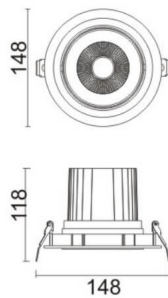

COMFORT A

Lavov downlight from the family COMFORT A with a power of 30W, CRI 80 and CCT 3000K, 40 degrees beam angle. With a total lumen output of 2550lm, and a luminous efficacy of 85lm/W. Made in Die Cast Aluminum and finished in Grey color. ON/OFF driver.

Item code	86.D060.3331.03
Product type	Indoor
Category	Downlights
Family	COMFORT A
Pictograms	

Scheme

Product

Real power (W)	30
Real luminous flux (Lm)	2550
Luminous efficiency (Lm/W)	85
Beam angle (°)	40
Life time (h)	50000 h L80B10
IP	20
Electrical class insulation	Clas II
Colour	Grey
Control gear included	Yes
Control gear	ON/OFF
Flicker Free	Yes
Light source	LED
Type of LED	COB
Colour temperature (K)	3000
Colour consistency (SDCM)	SDCM<3
CRI	80