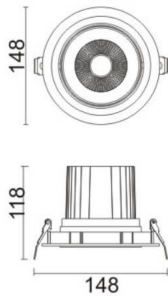

COMFORT A

Lavov downlight from the family COMFORT A with a power of 30W, CRI 80 and CCT 3000K, 40 degrees beam angle. With a total lumen output of 2550lm, and a luminous efficacy of 85lm/W. Made in Die Cast Aluminum and finished in Grey color. ON/OFF driver.

Item code	86.D060.3331.03
Product type	Indoor
Category	Downlights
Family	COMFORT A
Pictograms	

Scheme

Product

Real power (W)	30
Real luminous flux (Lm)	2550
Luminous efficiency (Lm/W)	85
Beam angle (°)	40
Life time (h)	50000 h L80B10
IP	20
Electrical class insulation	Clas II
Colour	Grey
Control gear included	Yes
Control gear	ON/OFF
Flicker Free	Yes
Light source	LED
Type of LED	COB
Colour temperature (K)	3000
Colour consistency (SDCM)	SDCM<3
CRI	80