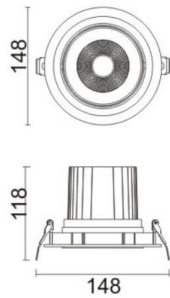

COMFORT A

Lavov downlight from the family COMFORT A with a power of 30W, CRI 80 and CCT 4000K, 12 degrees beam angle. With a total lumen output of 2550lm, and a luminous efficacy of 85lm/W. Made in Die Cast Aluminum and finished in White color. ON/OFF driver.

Item code	86.D060.3411.01
Product type	Indoor
Category	Downlights
Family	COMFORT A
Pictograms	

Scheme

Product

Real power (W)	30
Real luminous flux (Lm)	2550
Luminous efficiency (Lm/W)	85
Beam angle (°)	12
Life time (h)	50000 h L80B10
IP	20
Electrical class insulation	Clas II
Colour	White
Control gear included	Yes
Control gear	ON/OFF
Flicker Free	Yes
Light source	LED
Type of LED	COB
Colour temperature (K)	4000
Colour consistency (SDCM)	SDCM<3
CRI	80