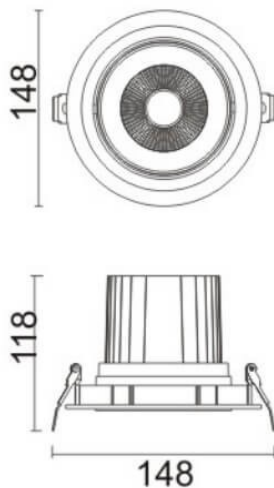

COMFORT A

Lavov downlight from the family COMFORT A with a power of 30W, CRI 80 and CCT 4000K, 12 degrees beam angle. With a total lumen output of 2550lm, and a luminous efficacy of 85lm/W. Made in Die Cast Aluminum and finished in White color. ON/OFF driver.

Scheme

Item code	86.D060.3411.01
Product type	Indoor
Category	Downlights
Family	COMFORT A
Pictograms	

Product	
Real power (W)	30
Real luminous flux (Lm)	2550
Luminous efficiency (Lm/W)	85
Beam angle (°)	12
Life time (h)	50000 h L80B10
IP	20
Electrical class insulation	Clas II
Colour	White
Control gear included	Yes
Control gear	ON/OFF
Flicker Free	Yes
Light source	LED
Type of LED	COB
Colour temperature (K)	4000
Colour consistency (SDCM)	SDCM3
CRI	80