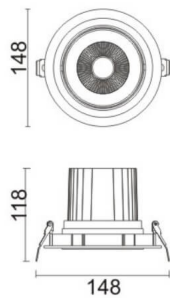

COMFORT A

Lavov downlight from the family COMFORT A with a power of 30W, CRI 80 and CCT 4000K, 12 degrees beam angle. With a total lumen output of 2550lm, and a luminous efficacy of 85lm/W. Made in Die Cast Aluminum and finished in White color. ON/OFF driver.

Item code	86.D060.3411.01
Product type	Indoor
Category	Downlights
Family	COMFORT A
Pictograms	

Scheme

Product

Real power (W)	30
Real luminous flux (Lm)	2550
Luminous efficiency (Lm/W)	85
Beam angle (°)	12
Life time (h)	50000 h L80B10
IP	20
Electrical class insulation	Clas II
Colour	White
Control gear included	Yes
Control gear	ON/OFF
Flicker Free	Yes
Light source	LED
Type of LED	COB
Colour temperature (K)	4000
Colour consistency (SDCM)	SDCM<3
CRI	80