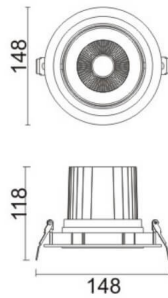

Scheme

Product

Real power (W)	30
Real luminous flux (Lm)	2550
Luminous efficiency (Lm/W)	85
Beam angle (°)	12
Life time (h)	50000 h L80B10
IP	20
Electrical class insulation	Clas II
Colour	Black
Control gear included	Yes
Control gear	ON/OFF
Flicker Free	Yes
Light source	LED
Type of LED	COB
Colour temperature (K)	4000
Colour consistency (SDCM)	SDCM<3
CRI	80