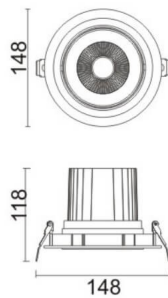

### COMFORT A

Lavov downlight from the family COMFORT A with a power of 30W, CRI 80 and CCT 4000K, 12 degrees beam angle. With a total lumen output of 2550lm, and a luminous efficacy of 85lm/W. Made in Die Cast Aluminum and finished in Black color. ON/OFF driver.

### Product

<b>Real power (W)</b>	<b>30</b>
<b>Real luminous flux (Lm)</b>	<b>2550</b>
<b>Luminous efficiency (Lm/W)</b>	<b>85</b>
<b>Beam angle (°)</b>	<b>12</b>
<b>Life time (h)</b>	<b>50000 h L80B10</b>
<b>IP</b>	<b>20</b>
<b>Electrical class insulation</b>	<b>Clas II</b>
<b>Colour</b>	<b>Black</b>
<b>Control gear included</b>	<b>Yes</b>
<b>Control gear</b>	<b>ON/OFF</b>
<b>Flicker Free</b>	<b>Yes</b>
<b>Light source</b>	<b>LED</b>
<b>Type of LED</b>	<b>COB</b>
<b>Colour temperature (K)</b>	<b>4000</b>
<b>Colour consistency (SDCM)</b>	<b>SDCM&lt;3</b>
<b>CRI</b>	<b>80</b>