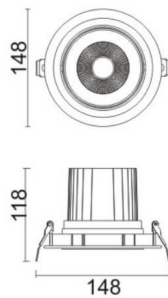

COMFORT A

Lavov downlight from the family COMFORT A with a power of 30W, CRI 80 and CCT 4000K, 12 degrees beam angle. With a total lumen output of 2550lm, and a luminous efficacy of 85lm/W. Made in Die Cast Aluminum and finished in Black color. ON/OFF driver.

Item code	86.D060.3411.02
Product type	Indoor
Category	Downlights
Family	COMFORT A
Pictograms	

Scheme

Product

Real power (W)	30
Real luminous flux (Lm)	2550
Luminous efficiency (Lm/W)	85
Beam angle (°)	12
Life time (h)	50000 h L80B10
IP	20
Electrical class insulation	Clas II
Colour	Black
Control gear included	Yes
Control gear	ON/OFF
Flicker Free	Yes
Light source	LED
Type of LED	COB
Colour temperature (K)	4000
Colour consistency (SDCM)	SDCM<3
CRI	80